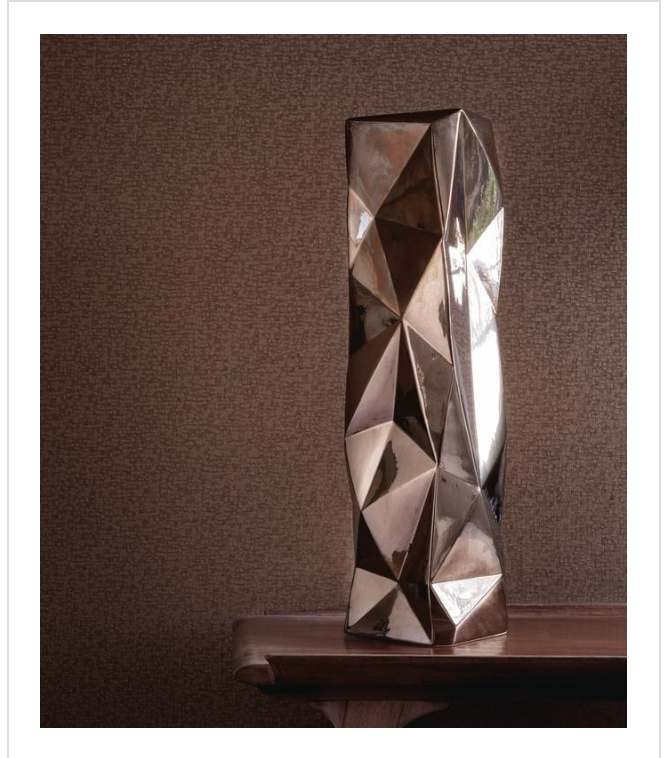

Lima

15686

Chunky silk emboss

More colours in Lima (19)

Lima is in our Blue binder

✉ My library needs updating. Please contact me

Specification

[Fabric backed vinyl wallcovering ▶](#)

130cm wide

Sold by the Linear metre

[Euroclass B ▶ Marine \(please enquire\) ▶](#)

Light reflectance (LRV) 22

📄 Technical data downloads

[lima-technical.pdf](#) 📄

If you like **Lima**, you might like...

Bugle Beads

Bebop