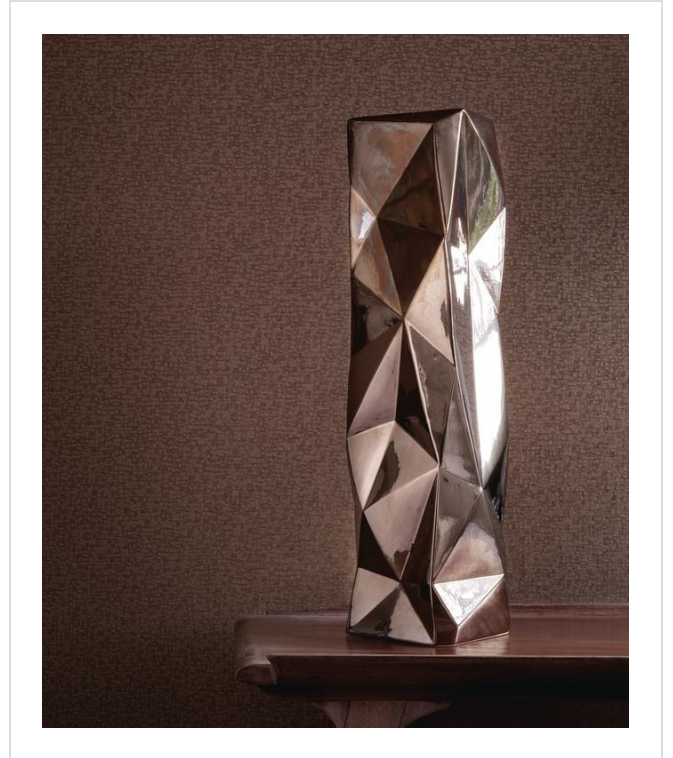

Lima

15687 while stocks last

Chunky silk emboss

More colours in Lima (19)

Lima is in our [Blue](#) binder

✉ My library needs updating. Please contact me

Specification

[Fabric backed vinyl wallcovering ▶](#)

130cm wide

Sold by the Linear metre

[Euroclass B ▶ Marine \(please enquire\) ▶](#)

Light reflectance (LRV) 11

📄 Technical data downloads

[lima-technical.pdf 📄](#)

If you like **Lima**, you might like...

Bugle Beads