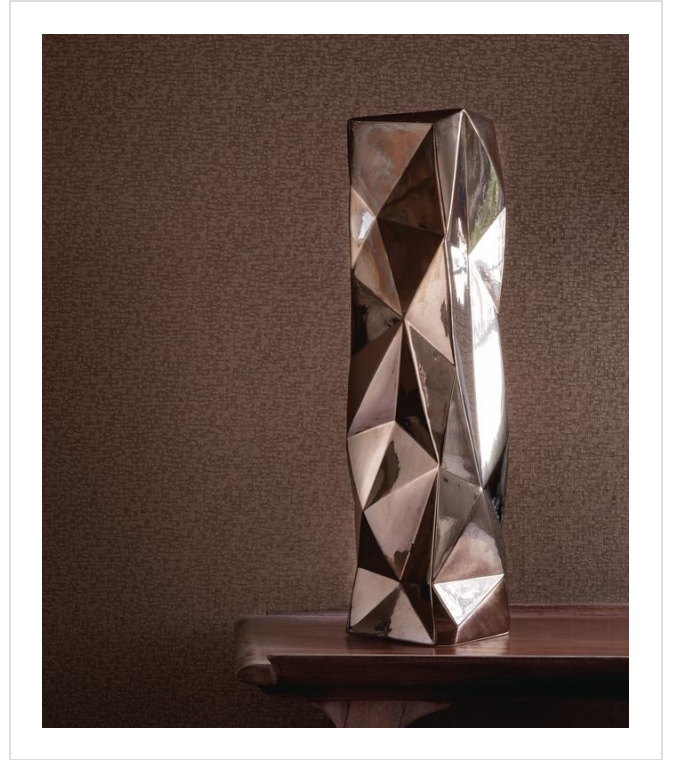

Lima

15689 while stocks last

Chunky silk emboss

More colours in Lima (19)

Lima is in our **Blue** binder

✉ My library needs updating. Please contact me

Specification

[Fabric backed vinyl wallcovering ▶](#)

130cm wide

Sold by the Linear metre

[Euroclass B ▶ Marine \(please enquire\) ▶](#)

Light reflectance (LRV) 44

📄 [Technical data downloads](#)

[lima-technical.pdf](#) 📄

If you like **Lima**, you might like...