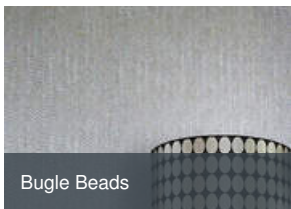

Lima

15694

Chunky silk emboss

More colours in Lima (19)

Lima is in our **Blue** binder

✉ My library needs updating. Please contact me

Specification

[Fabric backed vinyl wallcovering ▶](#)

130cm wide

Sold by the Linear metre

[Euroclass B ▶ Marine \(please enquire\) ▶](#)

Light reflectance (LRV) 65

📄 Technical data downloads

[lima-technical.pdf 📄](#)

If you like **Lima**, you might like...

Bugle Beads

Bebop