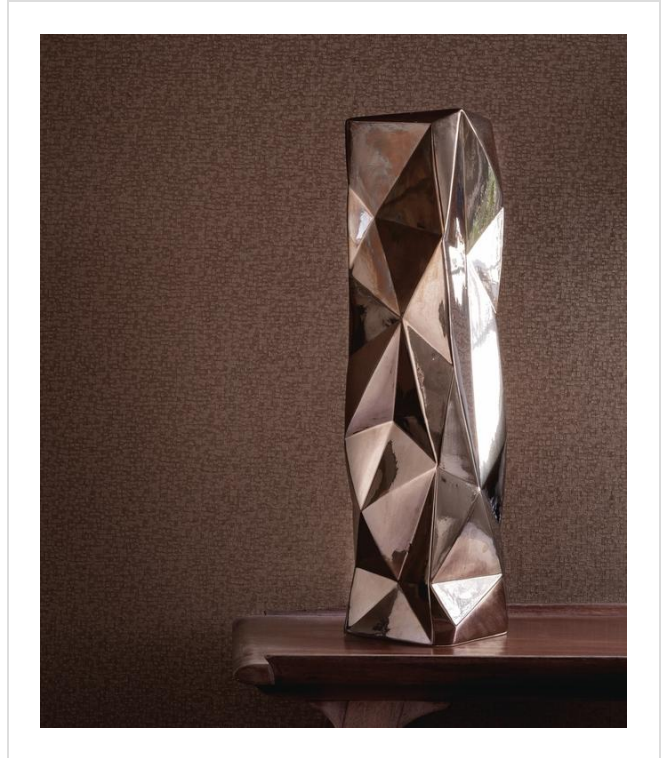

Lima

15694

Chunky silk emboss

More colours in Lima (19)

Lima is in our **Blue** binder

✉ My library needs updating. Please contact me

Specification

[Fabric backed vinyl wallcovering ▶](#)

130cm wide

Sold by the Linear metre

[Euroclass B ▶ Marine \(please enquire\) ▶](#)

Light reflectance (LRV) 65

📄 Technical data downloads

[lima-technical.pdf 📄](#)

If you like **Lima**, you might like...

Bugle Beads

Bebop