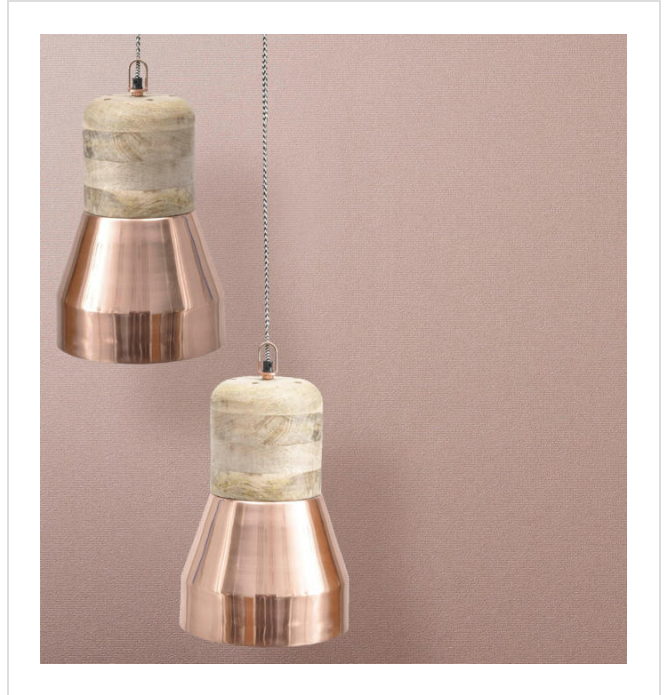

Lobby

LOB34291 while stocks last

Simple, subtle and matt

More colours in Lobby (30)

Lobby is in our **Blue** binder

✉ My library needs updating. Please contact me

Specification

[Fabric backed vinyl wallcovering ▶](#)

130cm wide

Sold by the Linear metre

[Euroclass B ▶ Marine \(please enquire\) ▶ Class 0 and 1 ▶](#)

Light reflectance (LRV) 65

📄 Technical data downloads

[lobby-technical-data.pdf](#) 📄

If you like **Lobby**, you might like...