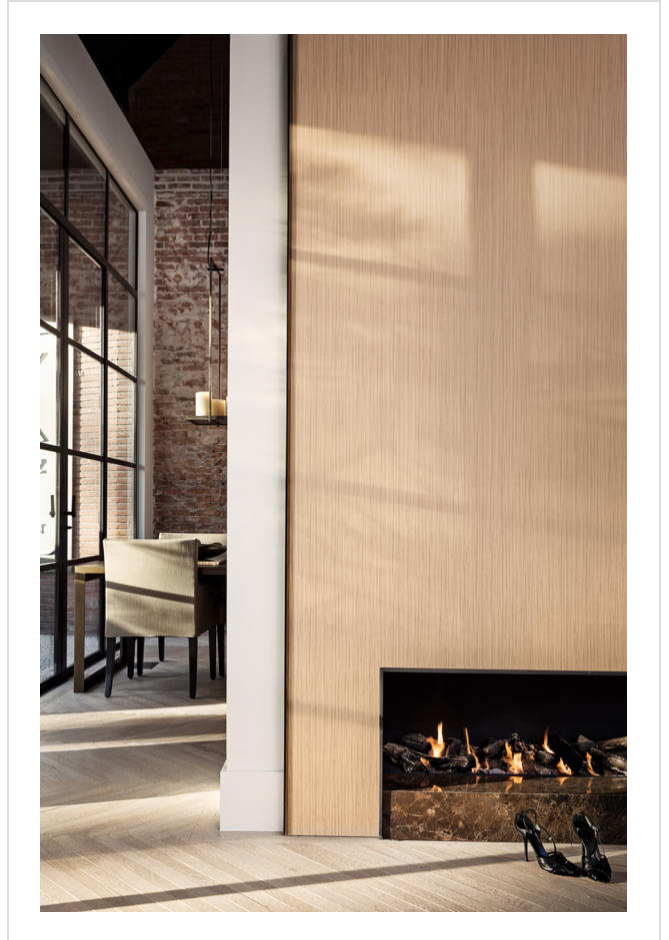

Loft Collection

LOF218382

Dramatic geometrics and nature inspired prints

All designs in Loft Collection (57)

Loft Collection is in our Range of coordinating designs binder

My library needs updating. Please contact me

Specification

[53 - 68cm wide wallcovering ▶](#)

53cm wide

Sold by the Roll

[Euroclass B ▶](#)

 [Technical data downloads](#)

[loft-collection-technical-data.pdf](#) 

If you like **Loft Collection**, you might like...