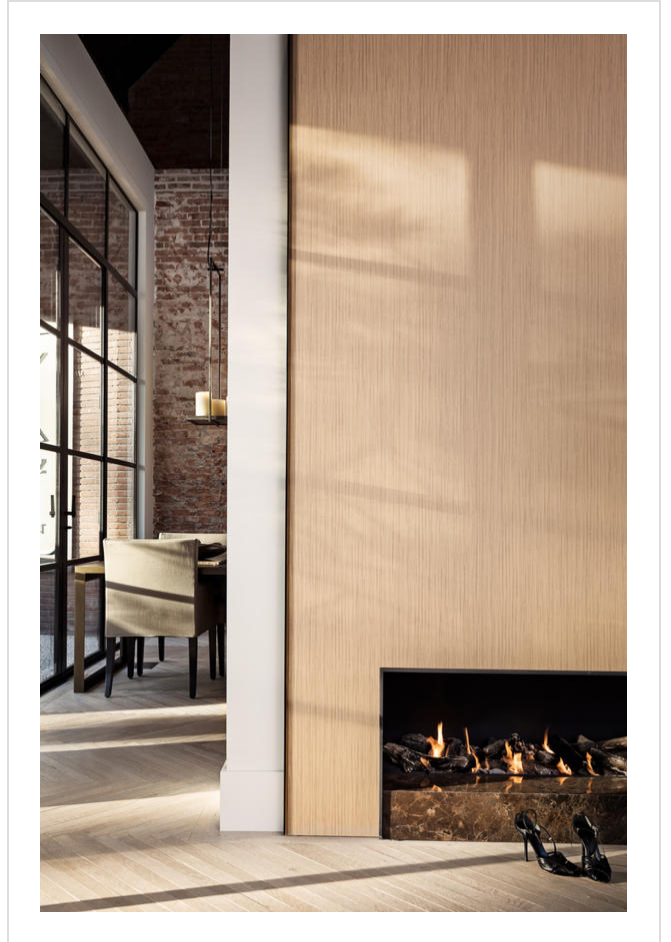

Loft Collection

LOF218385

Dramatic geometrics and nature inspired prints

All designs in Loft Collection (57)

Loft Collection is in our Range of coordinating designs binder

✉ My library needs updating. Please contact me

Specification

[53 - 68cm wide wallcovering ▶](#)

53cm wide

Sold by the Roll

[Euroclass B ▶](#)

↓ Technical data downloads

[loft-collection-technical-data.pdf 📄](#)

If you like **Loft Collection**, you might like...