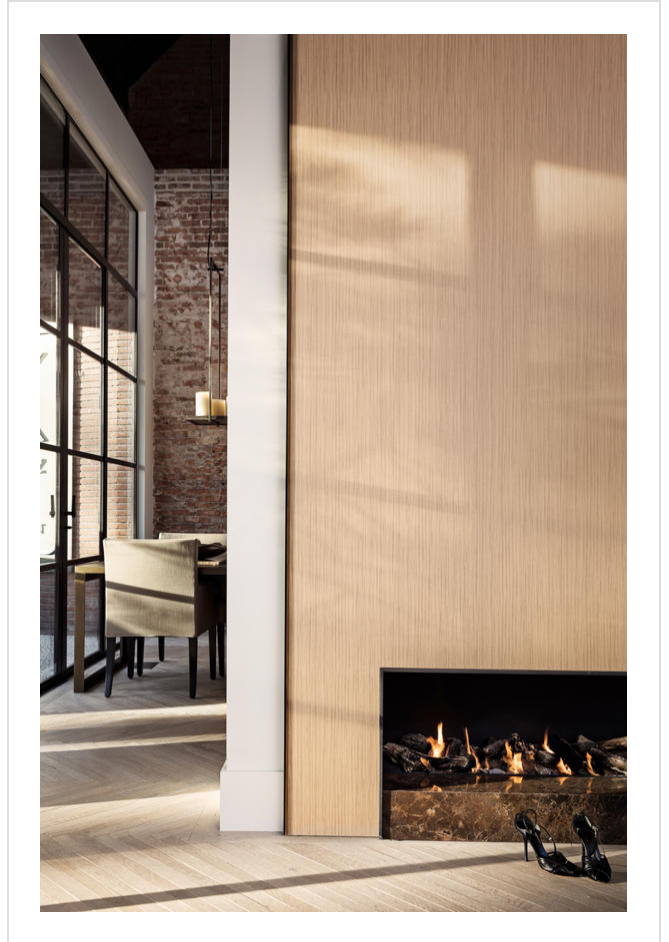

Loft Collection

LOF218388

Dramatic geometrics and nature inspired prints

All designs in Loft Collection (57)

Loft Collection is in our Range of coordinating designs binder

✉ My library needs updating. Please contact me

Specification

[53 - 68cm wide wallcovering ▶](#)

53cm wide

Sold by the Roll

[Euroclass B ▶](#)

📄 Technical data downloads

[loft-collection-technical-data.pdf ©](#)

If you like **Loft Collection**, you might like...