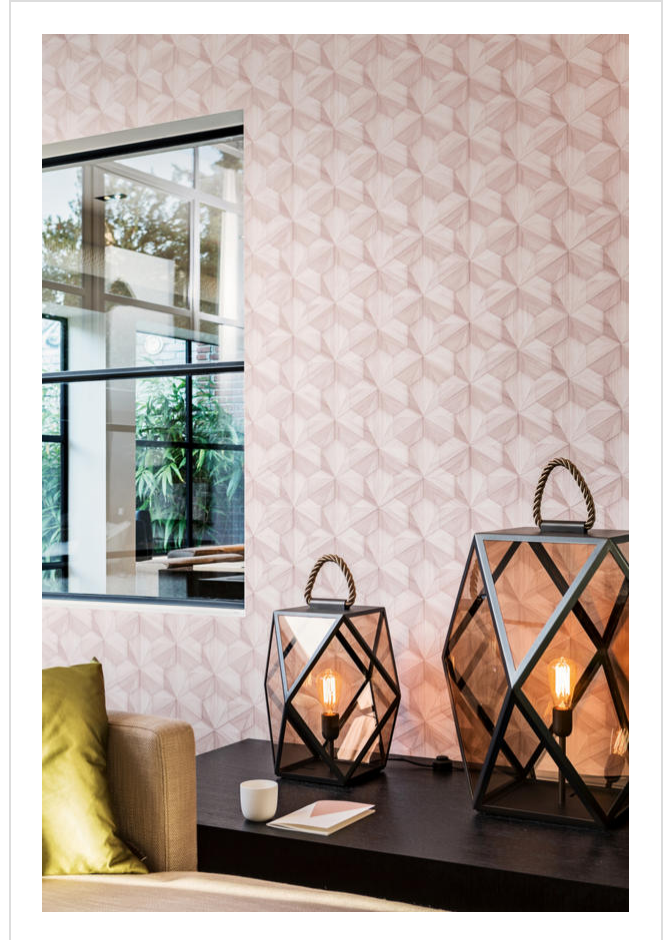

Loft Collection

LOF218410

Dramatic geometrics and nature inspired prints

All designs in Loft Collection (57)

Loft Collection is in our Range of coordinating designs binder

My library needs updating. Please contact me

Specification

[53 - 68cm wide wallcovering ▶](#)

53cm wide

Sold by the Roll

[Euroclass B ▶](#)

 [Technical data downloads](#)

[loft-collection-technical-data.pdf](#) 

If you like **Loft Collection**, you might like...