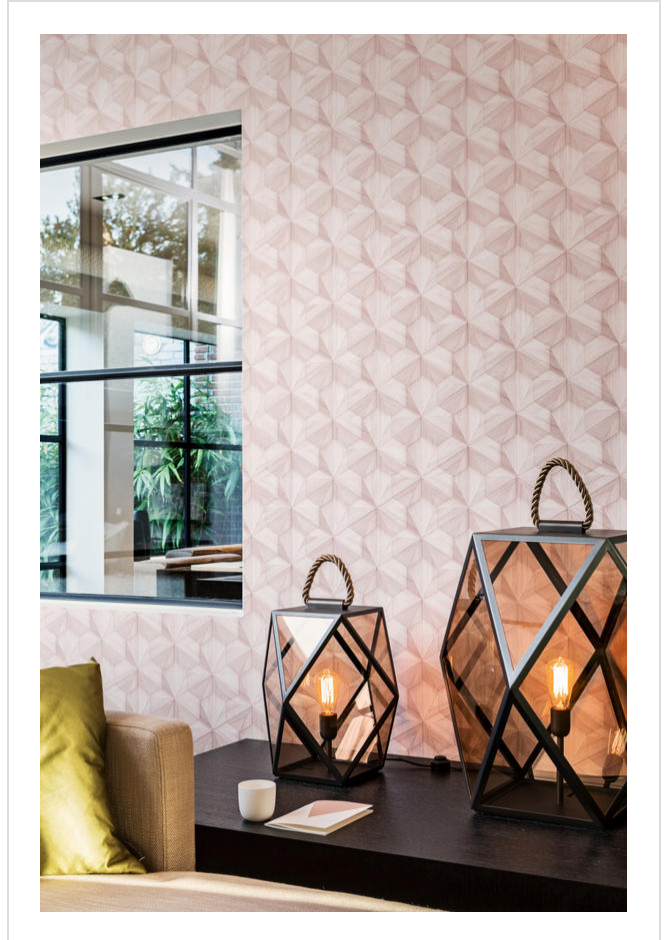

# Loft Collection

LOF218414

Dramatic geometrics and nature inspired prints

All designs in Loft Collection (57)

**Loft Collection** is in our Range of coordinating designs binder

✉ My library needs updating. Please contact me

### Specification

[53 - 68cm wide wallcovering ▶](#)

53cm wide

Sold by the Roll

[Euroclass B ▶](#)

📄 Technical data downloads

[loft-collection-technical-data.pdf ©](#)

If you like **Loft Collection**, you might like...