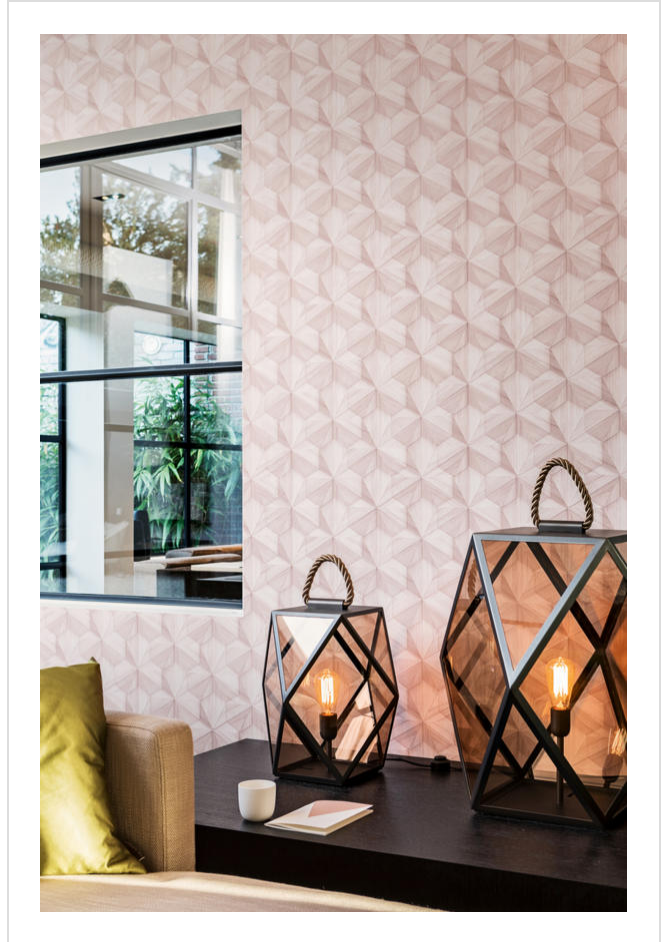

# Loft Collection

LOF218419

Dramatic geometrics and nature inspired prints

All designs in Loft Collection (57)

**Loft Collection** is in our Range of coordinating designs binder

✉ My library needs updating. Please contact me

### Specification

[53 - 68cm wide wallcovering ▶](#)

53cm wide

Sold by the Roll

[Euroclass B ▶](#)

📄 Technical data downloads

[loft-collection-technical-data.pdf ©](#)

If you like **Loft Collection**, you might like...