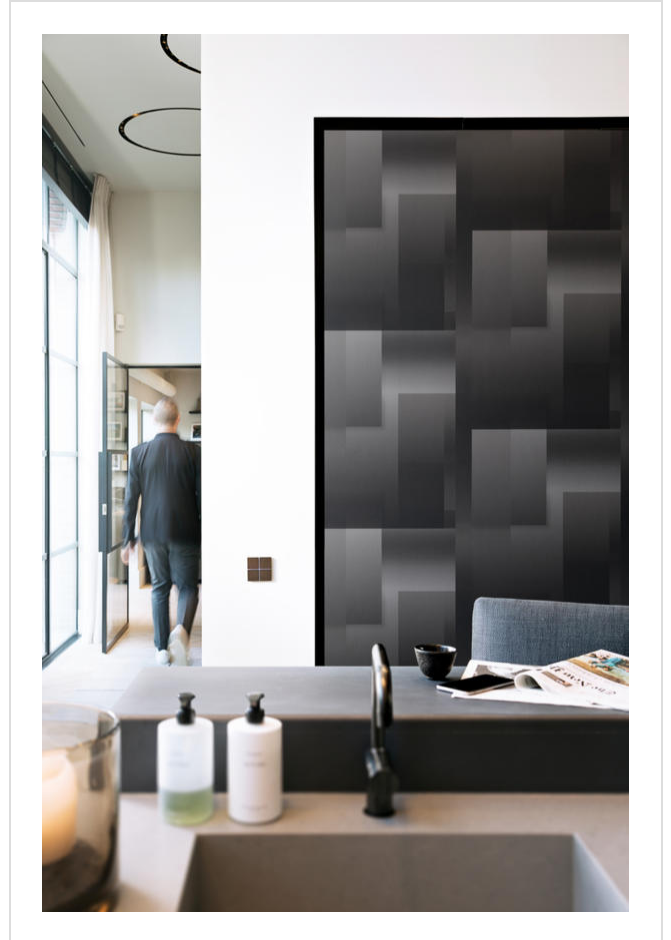

# Loft Collection

LOF218430

Dramatic geometrics and nature inspired prints

All designs in Loft Collection (57)

**Loft Collection** is in our Range of coordinating designs binder

My library needs updating. Please contact me

### Specification

[53 - 68cm wide wallcovering ▶](#)

53cm wide

Sold by the Roll

[Euroclass B ▶](#)

 [Technical data downloads](#)

[loft-collection-technical-data.pdf](#) 

If you like **Loft Collection**, you might like...