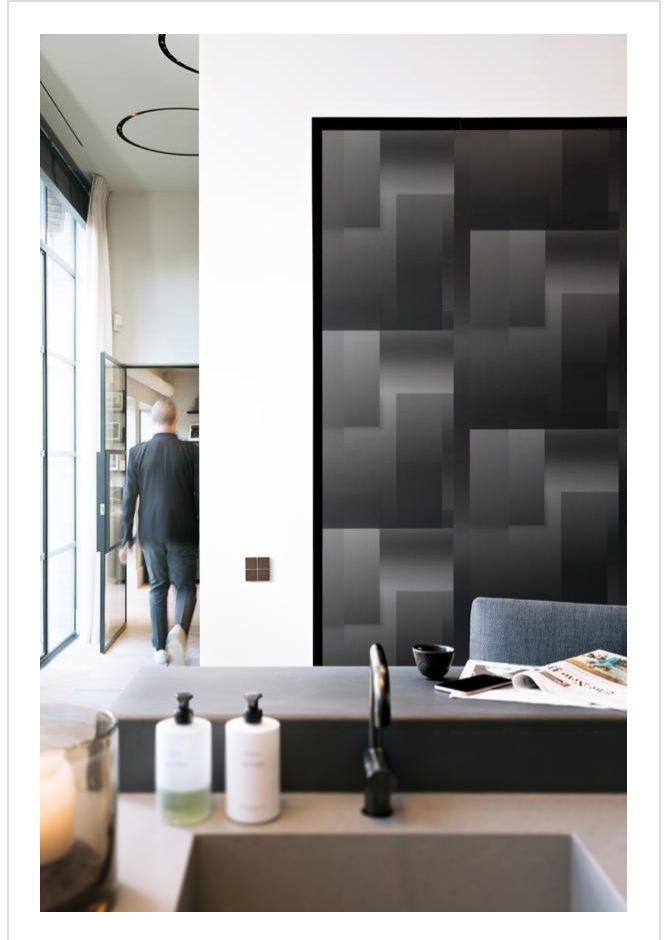

# Loft Collection

LOF218433

Dramatic geometrics and nature inspired prints

All designs in Loft Collection (57)

**Loft Collection** is in our Range of coordinating designs binder

My library needs updating. Please contact me

### Specification

[53 - 68cm wide wallcovering ▶](#)

53cm wide

Sold by the Roll

[Euroclass B ▶](#)

 [Technical data downloads](#)

[loft-collection-technical-data.pdf](#) 

If you like **Loft Collection**, you might like...