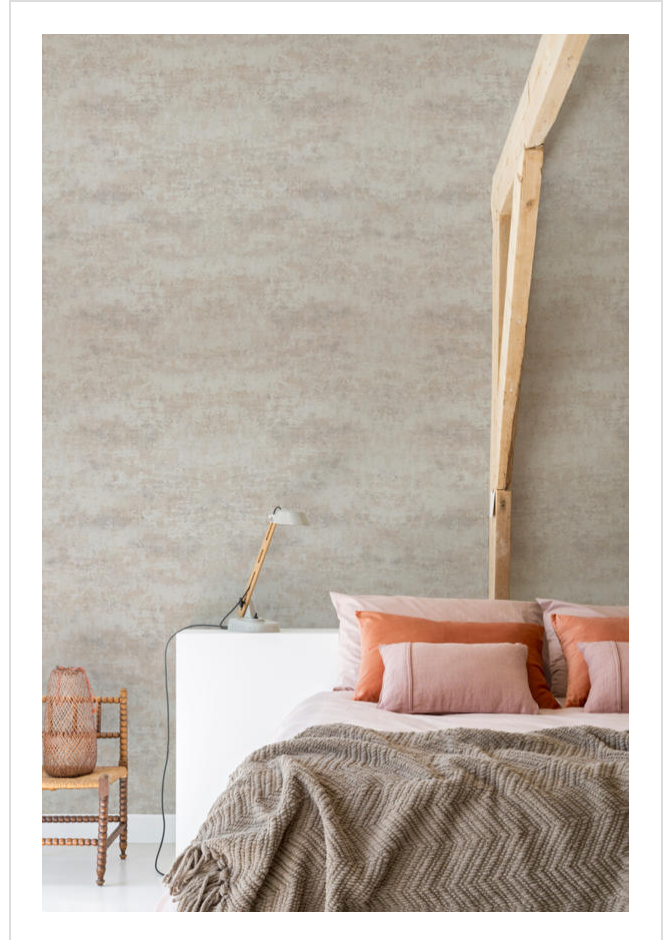

Loft Collection

LOF218442

Dramatic geometrics and nature inspired prints

All designs in Loft Collection (57)

Loft Collection is in our Range of coordinating designs binder

✉ My library needs updating. Please contact me

Specification

[53 - 68cm wide wallcovering ▶](#)

53cm wide

Sold by the Roll

[Euroclass B ▶](#)

📄 Technical data downloads

[loft-collection-technical-data.pdf ©](#)

If you like **Loft Collection**, you might like...