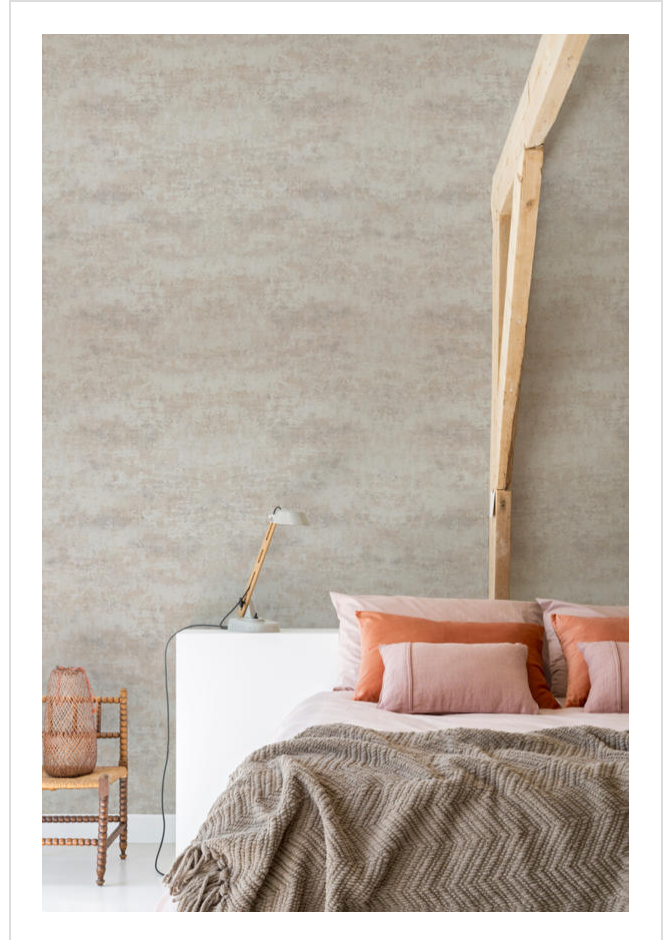

# Loft Collection

LOF218443

Dramatic geometrics and nature inspired prints

All designs in Loft Collection (57)

**Loft Collection** is in our Range of coordinating designs binder

My library needs updating. Please contact me

### Specification

[53 - 68cm wide wallcovering ▶](#)

53cm wide

Sold by the Roll

[Euroclass B ▶](#)

 [Technical data downloads](#)

[loft-collection-technical-data.pdf](#) 

If you like **Loft Collection**, you might like...