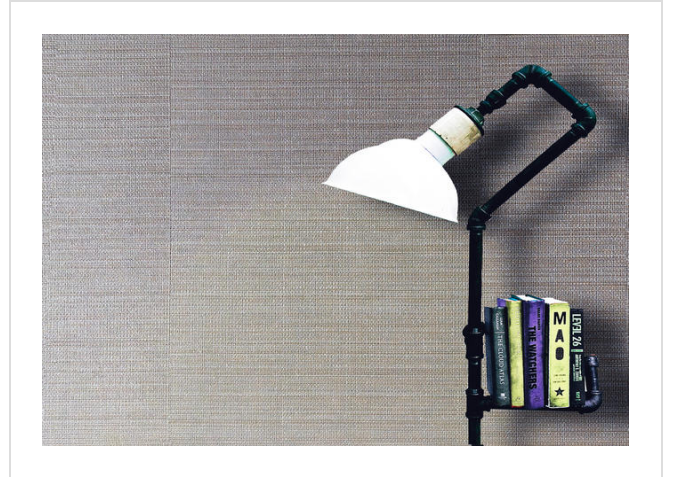

Lucas

52886

This subtle panelled effect coordinates with View

More colours in Lucas (18)

Lucas is an internet exclusive.

My library needs updating. Please contact me

Specification

[Fabric backed vinyl wallcovering ▶](#)

137cm wide

Sold by the Linear metre

[Class 0 and 1 ▶ Euroclass C ▶](#)

Light reflectance (LRV) 63

 [Technical data downloads](#)

[lucas-technical.pdf](#) 

If you like **Lucas**, you might like...

Grasscloth