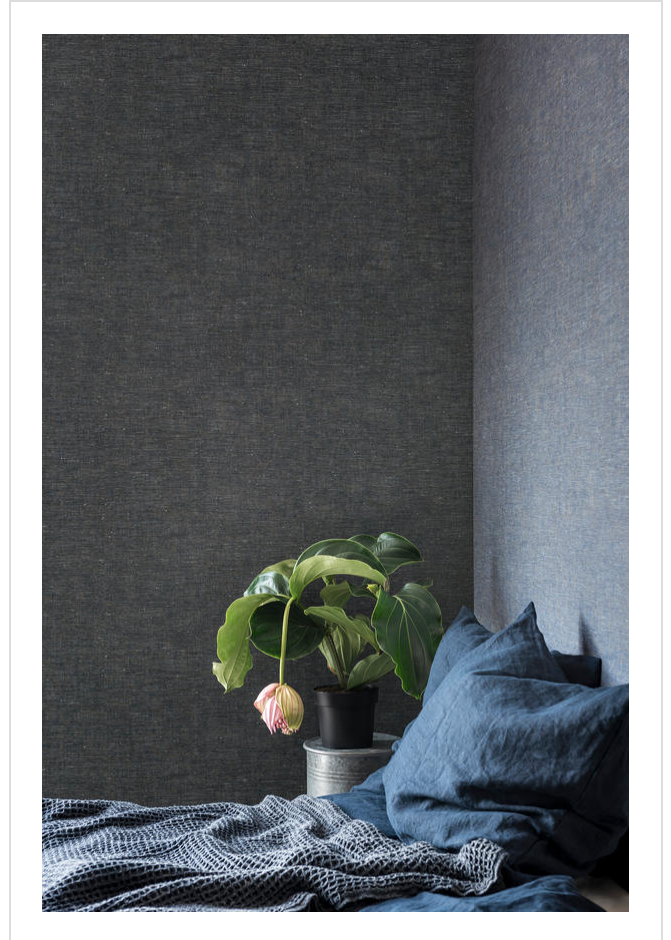

Luxor

LUX16324 while stocks last

Intricate and detailed linen weave

More colours in Luxor (21)

Luxor is in our [Blue](#) binder

My library needs updating. Please contact me

Specification

[Fabric backed vinyl wallcovering](#) ▶

106cm wide

Sold by the Linear metre

[Euroclass B](#) ▶

Light reflectance (LRV) 38

 [Technical data downloads](#)

[luxor-technical-data.pdf](#) 

If you like **Luxor**, you might like...