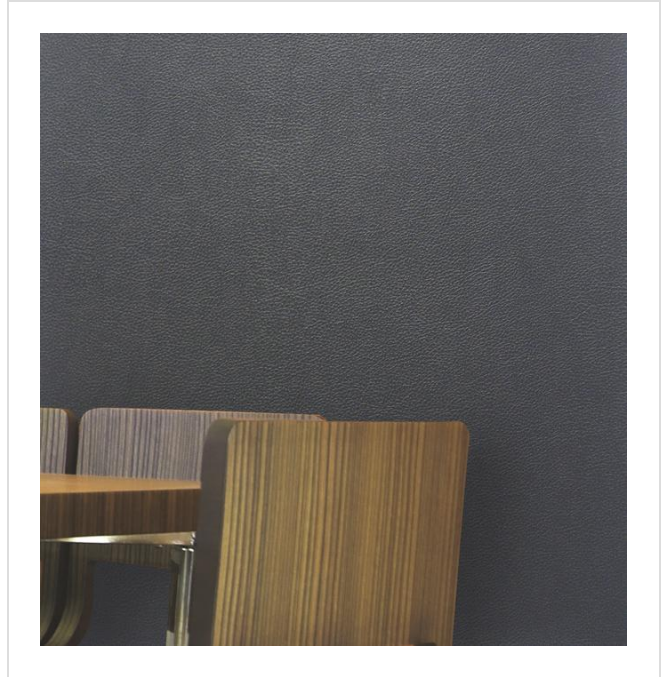

Luxurious

LUXU06

More colours in Luxurious (12)

About Luxurious

Luxurious is designed by Sondra Alexander. Best known for her leather and skin effects, Sondra adds extra detail with stitching, burnishing and weaving. We're delighted to feature Sondra's best selling designs in our range.

Luxurious is an internet exclusive.

✉ My library needs updating. Please contact me

Specification

[Fabric backed vinyl wallcovering ▶](#)

137cm wide

Sold by the Linear metre

[Euroclass B ▶ Class 0 and 1 ▶](#)