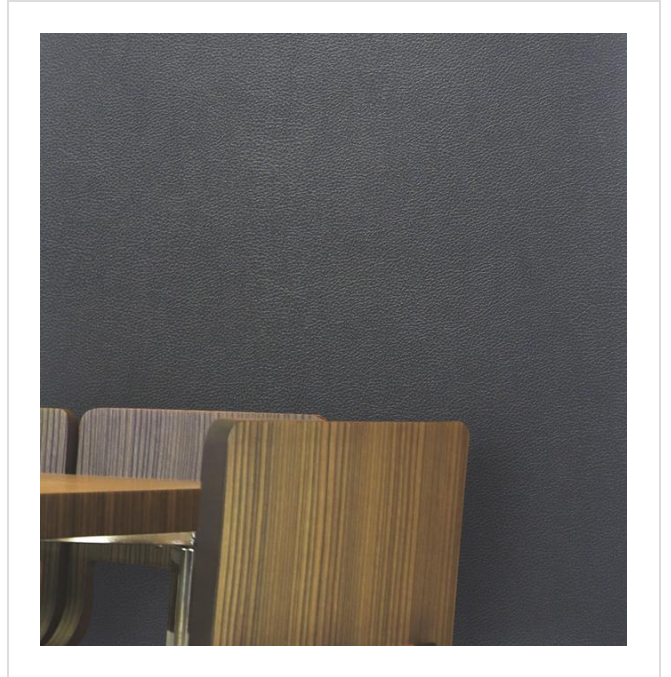

# Luxurious

LUXU11

More colours in Luxurious (12)

## Specification

[Fabric backed vinyl wallcovering ▶](#)

137cm wide

Sold by the Linear metre

[Euroclass B ▶ Class 0 and 1 ▶](#)

Light reflectance (LRV) 79

📄 [Technical data downloads](#)

[luxurious-technical.pdf 📄](#)