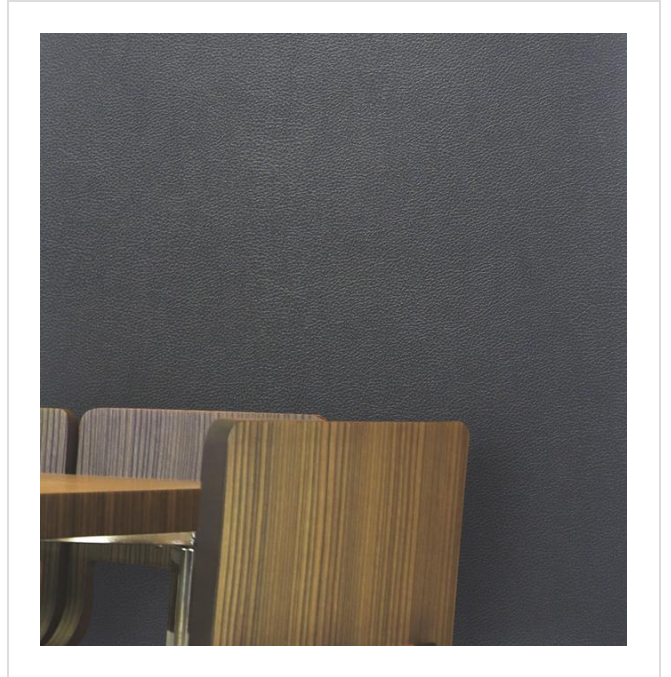

# Luxurious

LUXU13

More colours in Luxurious (12)

## Specification

[Fabric backed vinyl wallcovering ▶](#)

137cm wide

Sold by the Linear metre

[Euroclass B ▶ Class 0 and 1 ▶](#)

Light reflectance (LRV) 66

[📄 Technical data downloads](#)

[luxurious-technical.pdf ©](#)