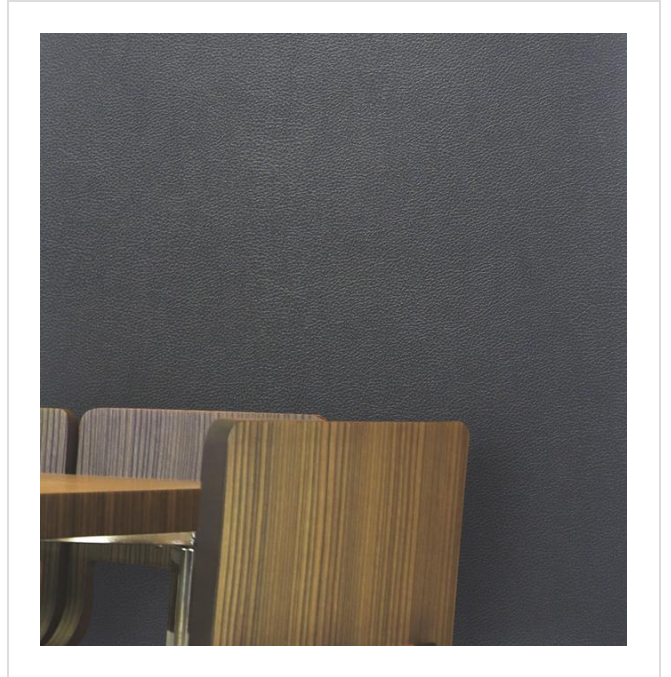

Luxurious

LUXU29

More colours in Luxurious (12)

About Luxurious

Luxurious is designed by Sondra Alexander. Best known for her leather and skin effects, Sondra adds extra detail with stitching, burnishing and weaving. We're delighted to feature Sondra's best selling designs in our range.

Luxurious is in our Internet Exclusive binder

✉ My library needs updating. Please contact me

Specification

[Fabric backed vinyl wallcovering ▶](#)

137cm wide

Sold by the Linear metre

[Euroclass B ▶ Class 0 and 1 ▶](#)