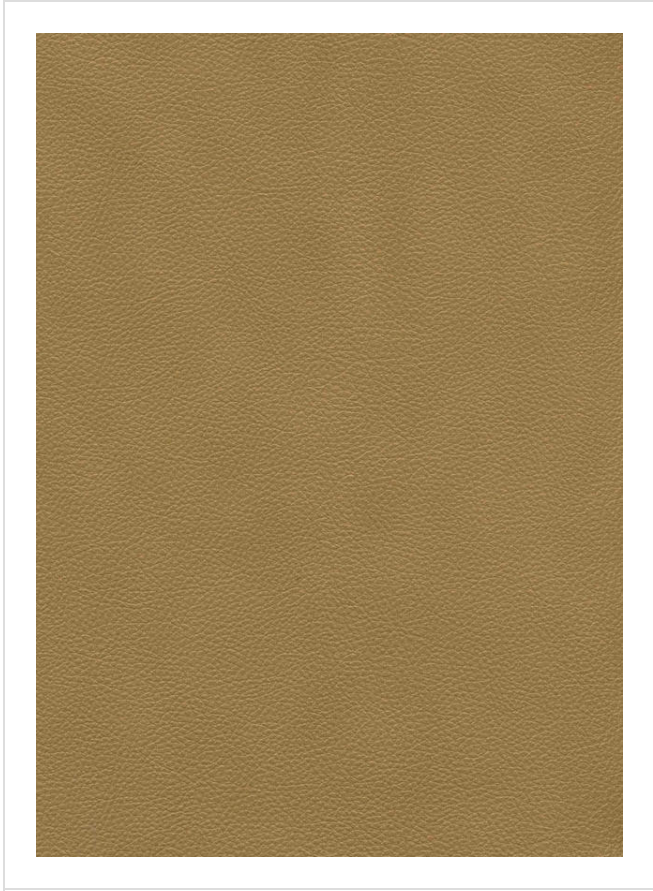

Luxurious

LUXU29

More colours in Luxurious (12)

About Luxurious

Luxurious is designed by Sondra Alexander. Best known for her leather and skin effects, Sondra adds extra detail with stitching, burnishing and weaving. We're delighted to feature Sondra's best selling designs in our range.

Luxurious is in our Internet Exclusive binder

✉ My library needs updating. Please contact me

Specification

[Fabric backed vinyl wallcovering ▶](#)

137cm wide

Sold by the Linear metre

[Euroclass B ▶ Class 0 and 1 ▶](#)