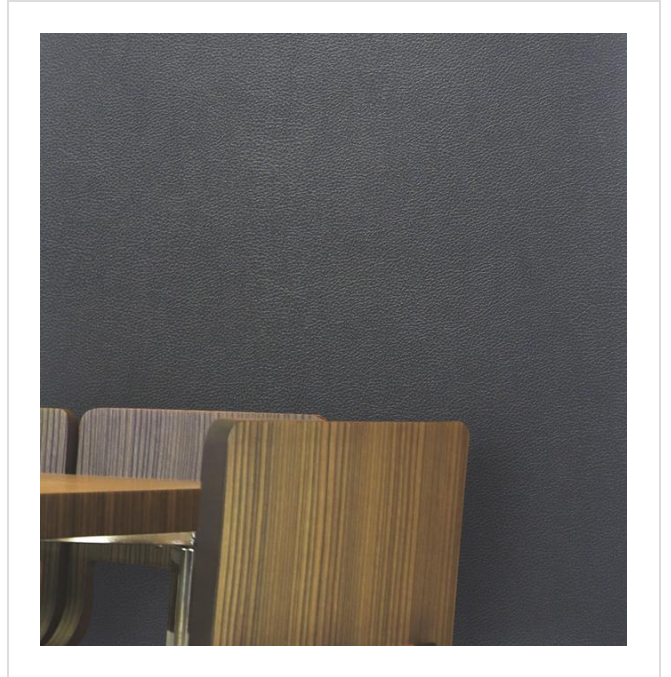

Luxurious

LUXU52

More colours in Luxurious (12)

About Luxurious

Luxurious is designed by Sondra Alexander. Best known for her leather and skin effects, Sondra adds extra detail with stitching, burnishing and weaving. We're delighted to feature Sondra's best selling designs in our range.

Luxurious is in our Internet Exclusive binder

✉ My library needs updating. Please contact me

Specification

[Fabric backed vinyl wallcovering ▶](#)

137cm wide

Sold by the Linear metre

[Euroclass B ▶ Class 0 and 1 ▶](#)