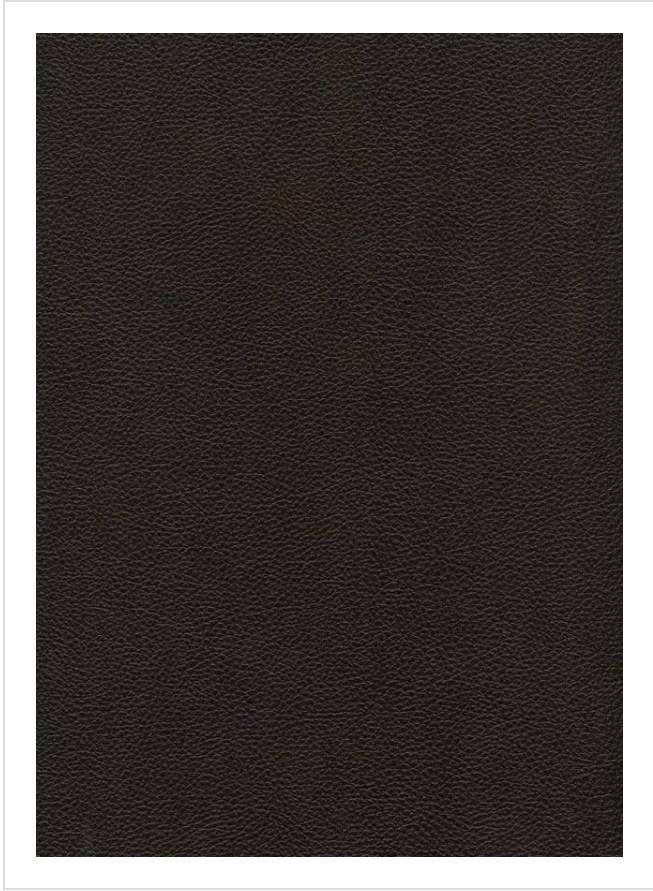

Luxurious

LUXU52

More colours in Luxurious (12)

About Luxurious

Luxurious is designed by Sondra Alexander. Best known for her leather and skin effects, Sondra adds extra detail with stitching, burnishing and weaving. We're delighted to feature Sondra's best selling designs in our range.

Luxurious is in our Internet Exclusive binder

✉ My library needs updating. Please contact me

Specification

[Fabric backed vinyl wallcovering ▶](#)

137cm wide

Sold by the Linear metre

[Euroclass B ▶ Class 0 and 1 ▶](#)