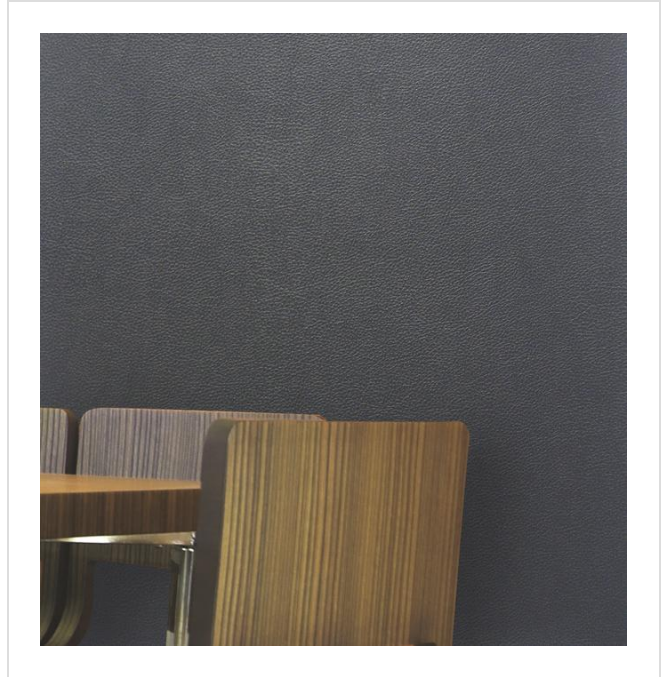

Luxurious

LUXU52

More colours in Luxurious (12)

About Luxurious

Luxurious is designed by Sondra Alexander. Best known for her leather and skin effects, Sondra adds extra detail with stitching, burnishing and weaving. We're delighted to feature Sondra's best selling designs in our range.

Luxurious is an internet exclusive.

My library needs updating. Please contact me

Specification

[Fabric backed vinyl wallcovering ▶](#)

137cm wide

Sold by the Linear metre

[Euroclass B ▶ Class 0 and 1 ▶](#)

Light reflectance (LRV) 4