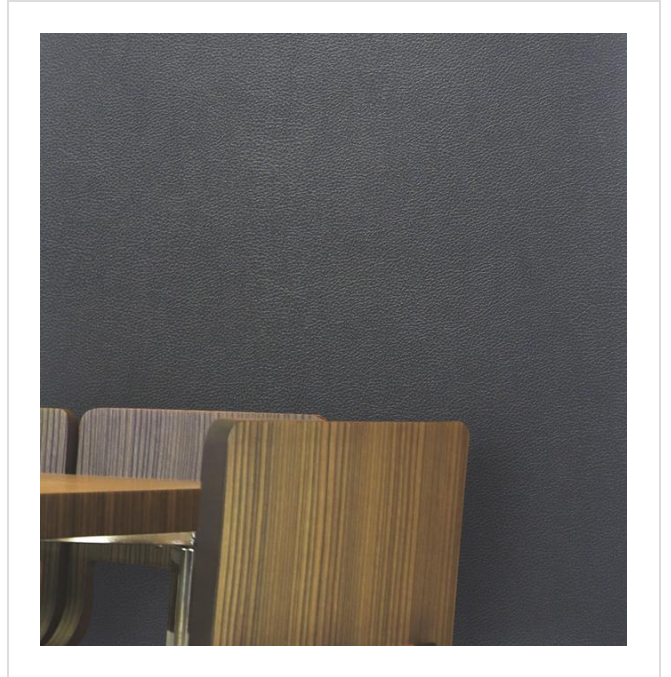

Luxurious

LUXU58

More colours in Luxurious (12)

About Luxurious

Luxurious is designed by Sondra Alexander. Best known for her leather and skin effects, Sondra adds extra detail with stitching, burnishing and weaving. We're delighted to feature Sondra's best selling designs in our range.

Luxurious is an internet exclusive.

✉ My library needs updating. Please contact me

Specification

[Fabric backed vinyl wallcovering ▶](#)

137cm wide

Sold by the Linear metre

[Euroclass B ▶ Class 0 and 1 ▶](#)