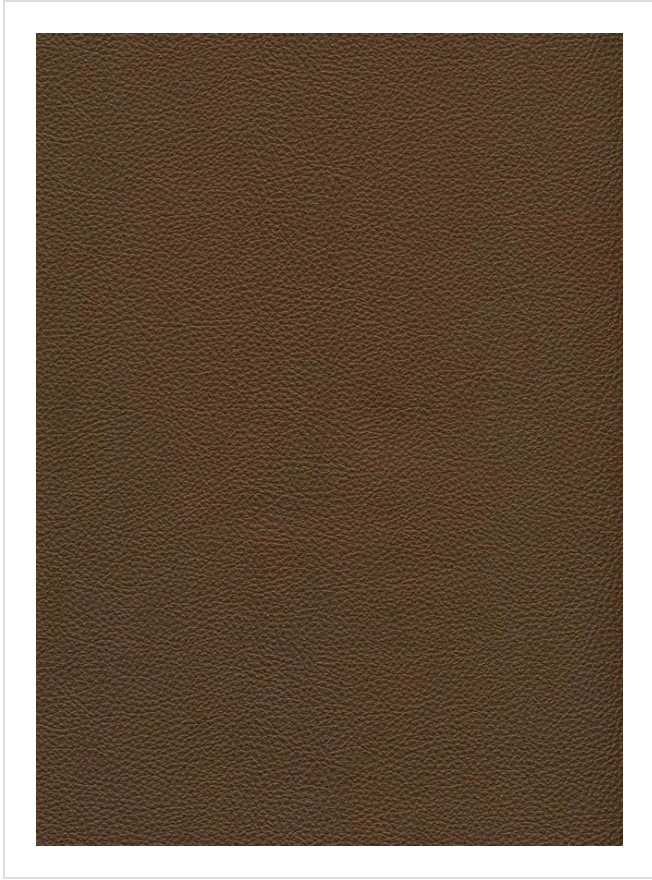

Luxurious

LUXU58

More colours in Luxurious (12)

About Luxurious

Luxurious is designed by Sondra Alexander. Best known for her leather and skin effects, Sondra adds extra detail with stitching, burnishing and weaving. We're delighted to feature Sondra's best selling designs in our range.

Luxurious is an internet exclusive.

✉ My library needs updating. Please contact me

Specification

[Fabric backed vinyl wallcovering ▶](#)

137cm wide

Sold by the Linear metre

[Euroclass B ▶ Class 0 and 1 ▶](#)