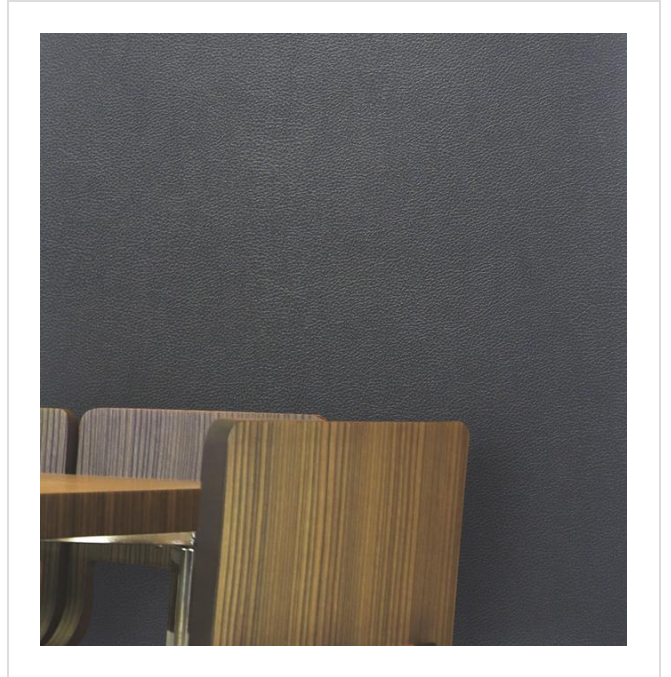

# Luxurious

LUXU60

More colours in Luxurious (12)

## Specification

[Fabric backed vinyl wallcovering ▶](#)

137cm wide

Sold by the Linear metre

[Euroclass B ▶ Class 0 and 1 ▶](#)

Light reflectance (LRV) 11

[📄 Technical data downloads](#)

[luxurious-technical.pdf ©](#)