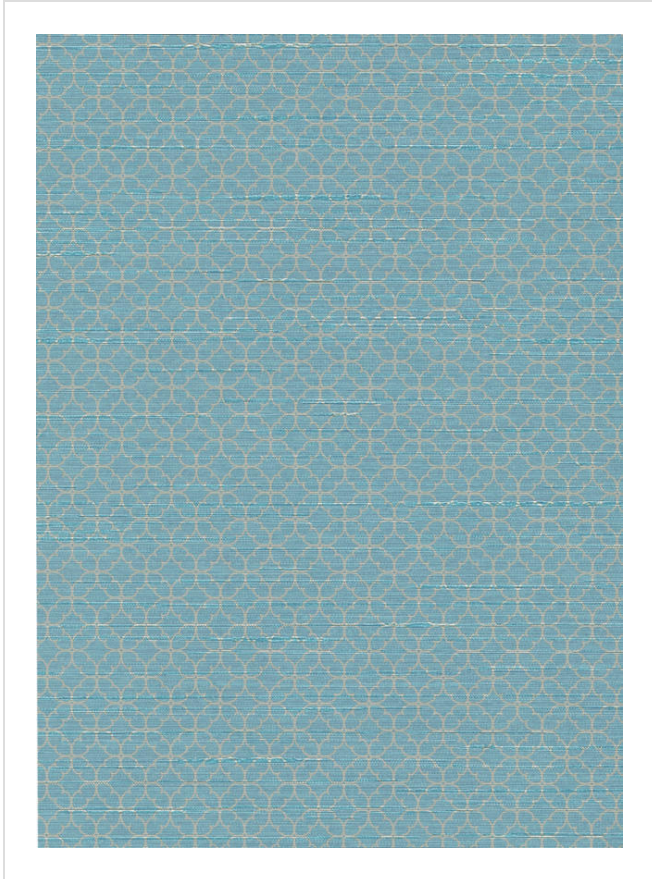

Madras Trellis

36208

A silky subtle print. See Madras for coordinating backgrounds

More colours in Madras Trellis (17)

Madras Trellis is in our [Blue](#) binder

My library needs updating. Please contact me

Specification

[Fabric backed vinyl wallcovering](#) ▶

130cm wide

Sold by the Linear metre

[Euroclass B ▶ Marine \(please enquire\) ▶](#)

Light reflectance (LRV) 53

 [Technical data downloads](#)

[madrastrellis-technical.pdf](#) 