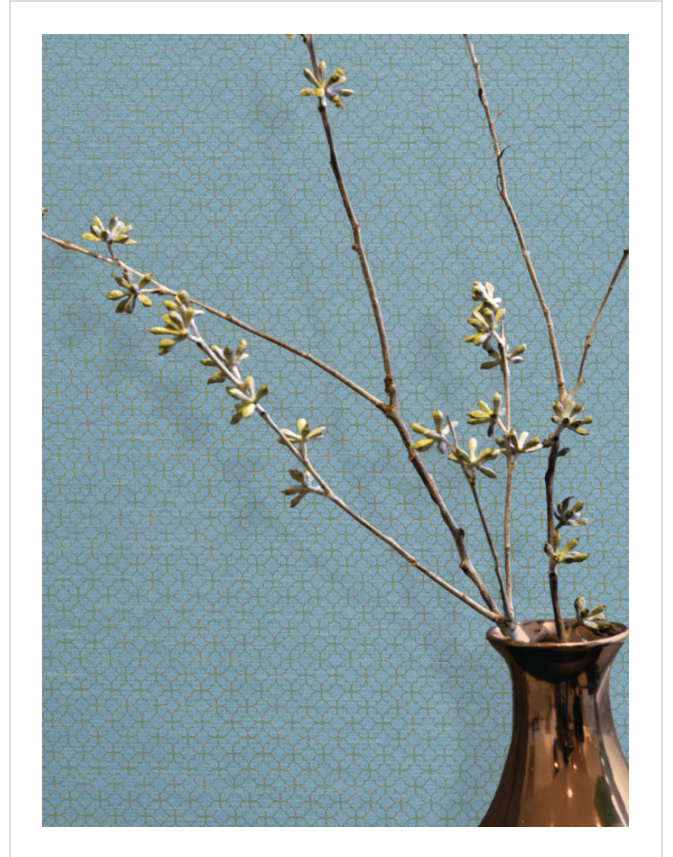

Madras Trellis

36208

A silky subtle print. See Madras for coordinating backgrounds

More colours in Madras Trellis (17)

Madras Trellis is in our [Blue](#) binder

My library needs updating. Please contact me

Specification

[Fabric backed vinyl wallcovering](#) ▶

130cm wide

Sold by the Linear metre

[Euroclass B ▶ Marine \(please enquire\) ▶](#)

Light reflectance (LRV) 53

 [Technical data downloads](#)

[madrastrellis-technical.pdf](#) 