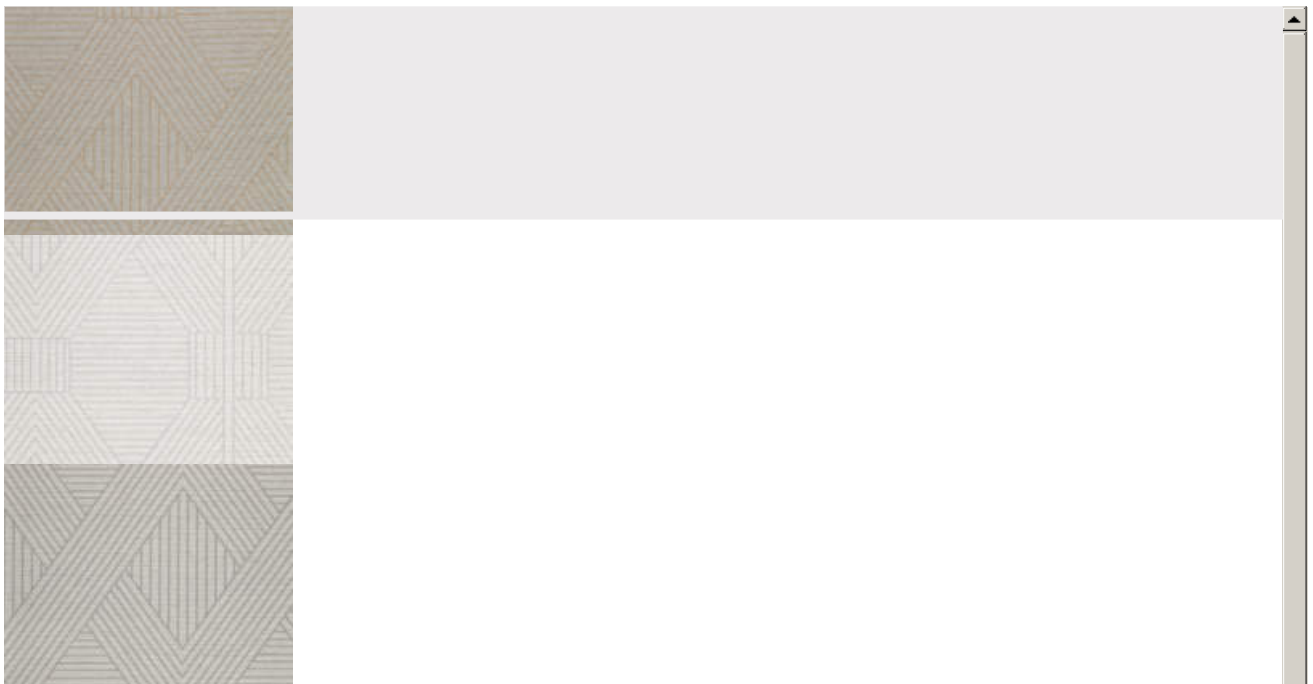

# Marquetry

T2MR04

There are hints of Art Deco in this larger scale geometric overprint. Coordinates with Marquetry Silk

More colours in Marquetry (15)

Marquetry is in our **Orange** binder

✉ My library needs updating. Please contact me

### Specification

[Fabric backed vinyl wallcovering ▶](#)

132cm wide

Sold by the Linear metre

[Class 0 and 1 ▶ Euroclass C ▶](#)

Light reflectance (LRV) 48

📄 Technical data downloads

[marquetry-technical-data.pdf](#) 📄