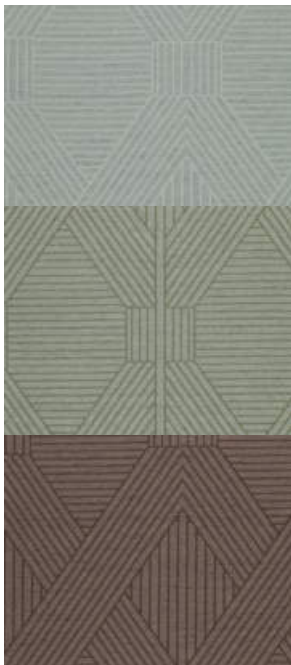

# Marquetry

T2MR04

There are hints of Art Deco in this larger scale geometric overprint. Coordinates with Marquetry Silk

More colours in Marquetry (15)

Marquetry is in our **Orange** binder

✉ My library needs updating. Please contact me

### Specification

[Fabric backed vinyl wallcovering ▶](#)

132cm wide

Sold by the Linear metre

[Class 0 and 1 ▶ Euroclass C ▶](#)

Light reflectance (LRV) 48

📄 Technical data downloads

[marquetry-technical-data.pdf](#) 📄