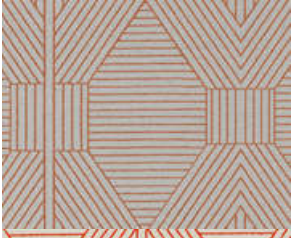

# Marquetry

T2MR18

There are hints of Art Deco in this larger scale geometric overprint. Coordinates with Marquetry Silk

More colours in Marquetry (17)

**Marquetry** is an internet exclusive.

✉ My library needs updating. Please contact me

### Specification

[Fabric backed vinyl wallcovering](#) ▶

132cm wide

Sold by the Linear metre

[Class 0 and 1](#) ▶ [Euroclass C](#) ▶

Light reflectance (LRV) 14

 Technical data downloads

[marquetry-technical-data.pdf](#) 