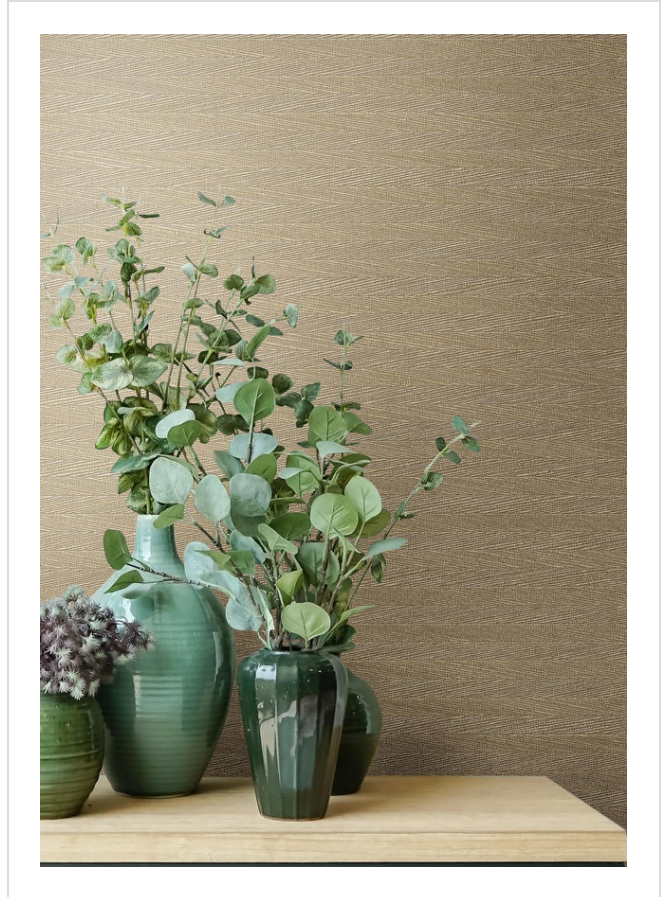

Maze

MAZ2241

Pearly textured chevron

More colours in Maze (10)

Maze is in our **White** binder

✉ My library needs updating. Please contact me

Specification

[Fabric backed vinyl wallcovering ▶](#)

137cm wide

Sold by the Linear metre

[Euroclass B ▶](#)

Light reflectance (LRV) 60

↓ Technical data downloads

[maze-technical-data.pdf](#) 📄

If you like **Maze**, you might like...