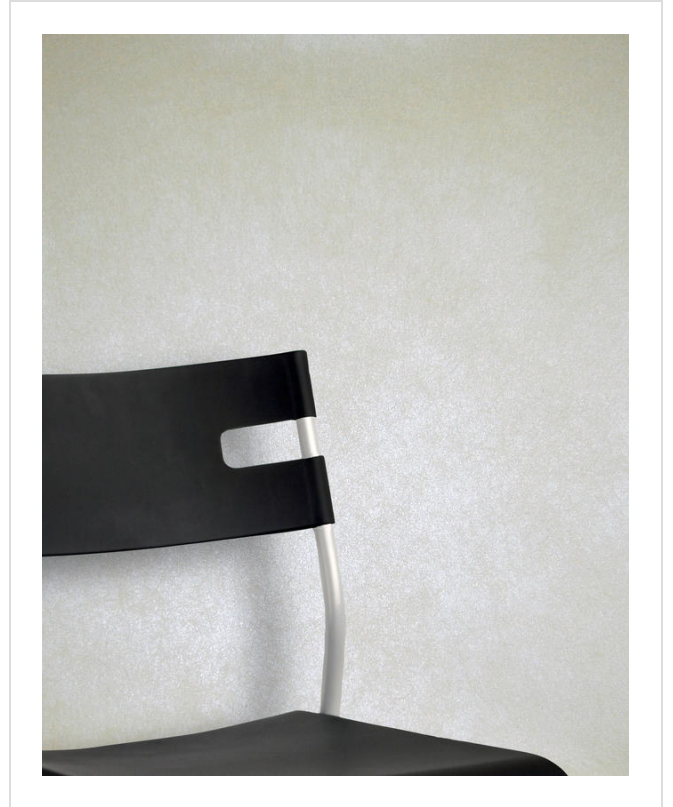

Metalline

10002

Real fibres are soaked in ink to create this iridescent effect

More colours in Metalline (30)

Metalline is an internet exclusive.

My library needs updating. Please contact me

Specification

[Fabric backed vinyl wallcovering ▶](#)

132cm wide

Sold by the Linear metre

[Class 0 and 1 ▶ Euroclass C ▶](#)

Light reflectance (LRV) 68

[↓ Technical data downloads](#)

[metalline-technical-data.pdf](#)

If you like **Metalline**, you might like...