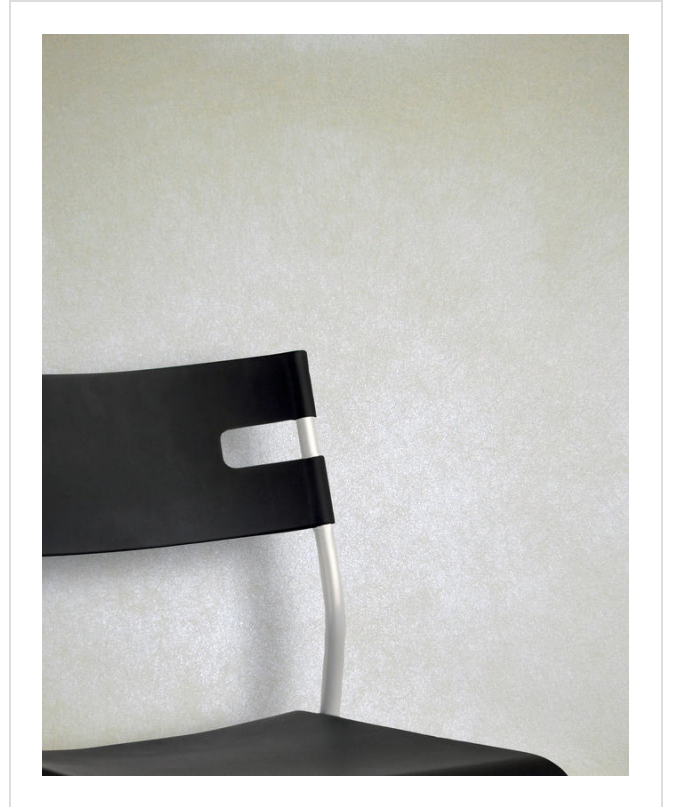

Metalline

10019

Real fibres are soaked in ink to create this iridescent effect

More colours in Metalline (30)

Metalline is an internet exclusive.

My library needs updating. Please contact me

Specification

[Fabric backed vinyl wallcovering ▶](#)

132cm wide

Sold by the Linear metre

[Class 0 and 1 ▶ Euroclass C ▶](#)

Light reflectance (LRV) 36

[↓ Technical data downloads](#)

[metalline-technical-data.pdf](#)

If you like **Metalline**, you might like...