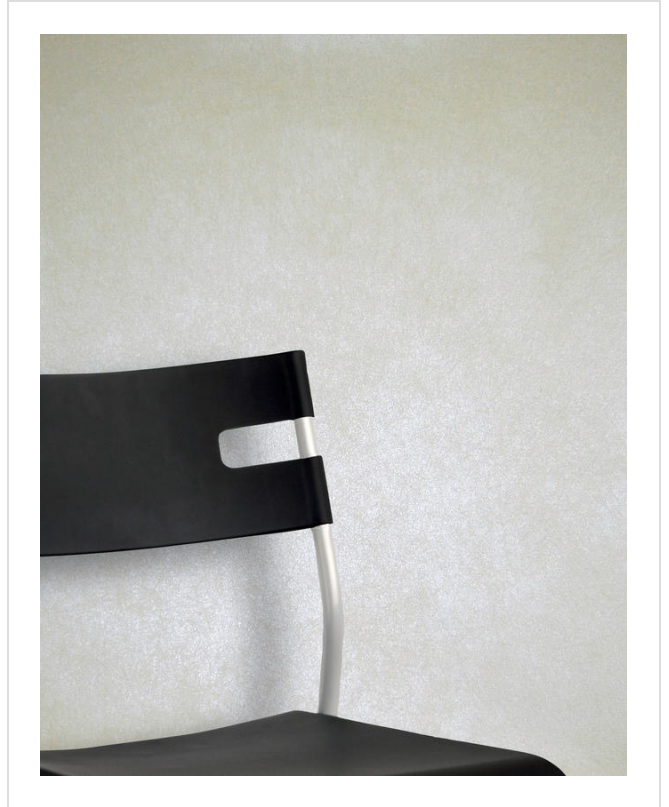

# Metalline

46521

Real fibres are soaked in ink to create this iridescent effect

More colours in Metalline (30)

**Metalline** is an internet exclusive.

My library needs updating. Please contact me

### Specification

[Fabric backed vinyl wallcovering ▶](#)

132cm wide

Sold by the Linear metre

[Class 0 and 1 ▶ Euroclass C ▶](#)

Light reflectance (LRV) 77

[↓ Technical data downloads](#)

[metalline-technical-data.pdf](#)