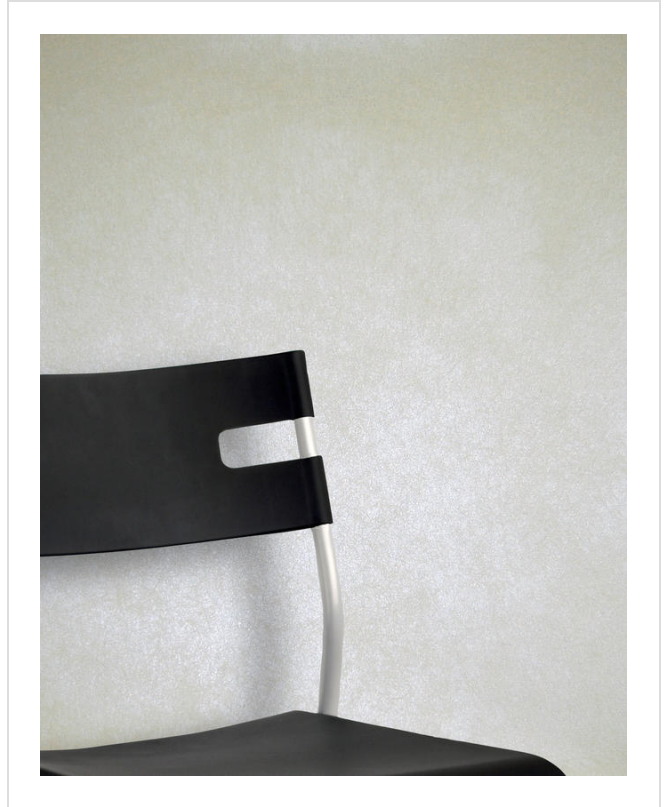

# Metalline

46526

Real fibres are soaked in ink to create this iridescent effect

More colours in Metalline (30)

**Metalline** is an internet exclusive.

✉ My library needs updating. Please contact me

### Specification

[Fabric backed vinyl wallcovering ▶](#)

132cm wide

Sold by the Linear metre

[Class 0 and 1 ▶ Euroclass C ▶](#)

Light reflectance (LRV) 1

📄 [Technical data downloads](#)

[metalline-technical-data.pdf](#) 📄