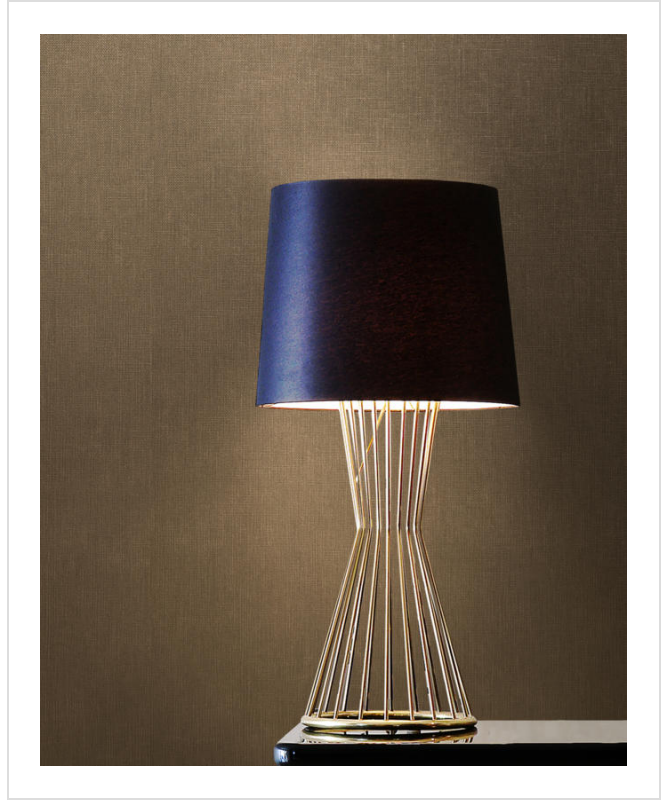

Metallix

W2LX02

Lustrous gilded linen

More colours in Metallix (24)

Metallix is in our **Orange** binder

✉ My library needs updating. Please contact me

Specification

[Fabric backed vinyl wallcovering ▶](#)

137cm wide

Sold by the Linear metre

[Euroclass C ▶](#)

Light reflectance (LRV) 22

↓ Technical data downloads

[metallix-technical-data.pdf](#) 📄

If you like **Metallix**, you might like...

Behati