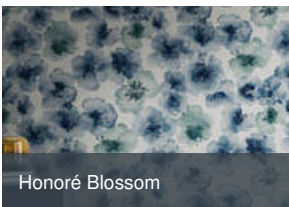

Moonflower

MOO05

Large scale Japanese influenced floral print

All colours in Moonflower (11)

Moonflower is in our **White** binder

✉ My library needs updating. Please contact me

Specification

[Fabric backed vinyl wallcovering ▶](#)

137cm wide

Sold by the Linear metre

[Euroclass B ▶](#)

Light reflectance (LRV) 13

📄 [Technical data downloads](#)

[moonflower-technical-data.pdf](#) 📄

If you like **Moonflower**, you might like...

Honoré Blossom