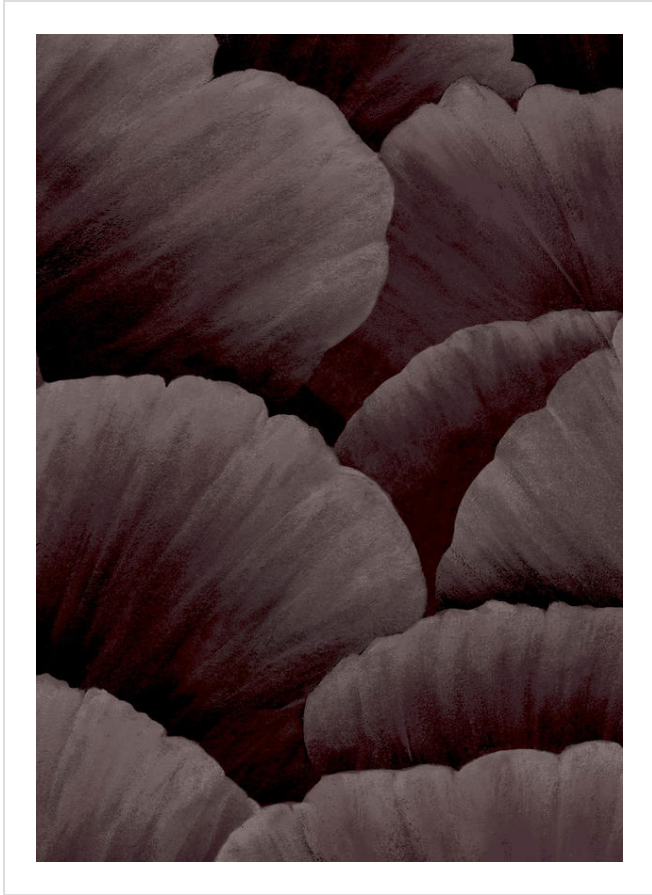

Moonflower

MOO05

Large scale Japanese influenced floral print

All colours in Moonflower (11)

Moonflower is in our **White** binder

✉ My library needs updating. Please contact me

Specification

[Fabric backed vinyl wallcovering ▶](#)

137cm wide

Sold by the Linear metre

[Euroclass B ▶](#)

Light reflectance (LRV) 13

📄 [Technical data downloads](#)

[moonflower-technical-data.pdf](#) 📄

If you like **Moonflower**, you might like...

Honoré Blossom