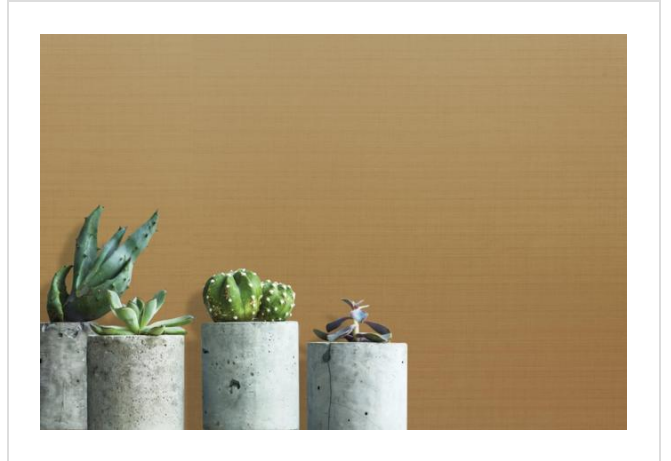

Mulberry

W2MU01

This woven silk creates a very subtle panelled effect

More colours in Mulberry (24)

Mulberry is in our **Orange** binder

My library needs updating. Please contact me

Specification

[Fabric backed vinyl wallcovering](#) ▶

137cm wide

Sold by the Linear metre

[Class 0 and 1 ▶ Euroclass C](#) ▶

Light reflectance (LRV) 64

 [Technical data downloads](#)

[mulberry-technical-data.pdf](#) 

If you like **Mulberry**, you might like...