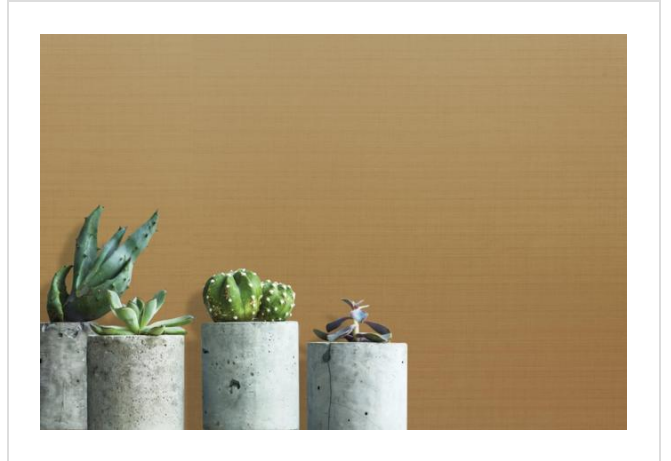

# Mulberry

W2MU03

This woven silk creates a very subtle panelled effect

More colours in Mulberry (24)

**Mulberry** is in our **Orange** binder

✉ My library needs updating. Please contact me

## Specification

[Fabric backed vinyl wallcovering](#) ▶

137cm wide

Sold by the Linear metre

[Class 0 and 1 ▶ Euroclass C](#) ▶

Light reflectance (LRV) 9

↓ Technical data downloads

[mulberry-technical-data.pdf](#) ©