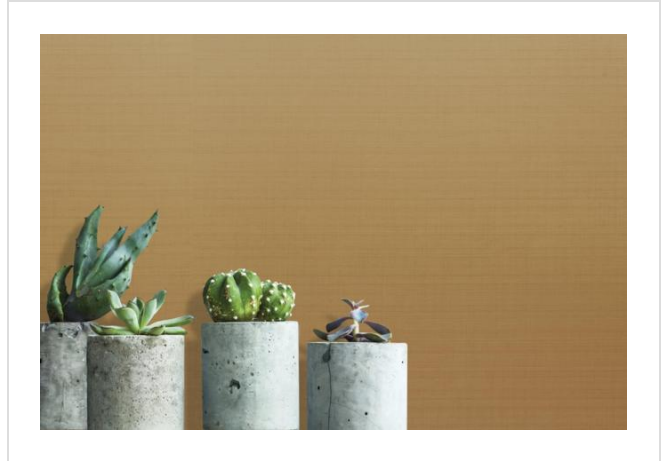

Mulberry

W2MU18

This woven silk creates a very subtle panelled effect

More colours in Mulberry (24)

Mulberry is in our **Orange** binder

✉ My library needs updating. Please contact me

Specification

[Fabric backed vinyl wallcovering ▶](#)

137cm wide

Sold by the Linear metre

[Class 0 and 1 ▶ Euroclass C ▶](#)

Light reflectance (LRV) 21

↓ Technical data downloads

[mulberry-technical-data.pdf ©](#)

If you like **Mulberry**, you might like...

Tau