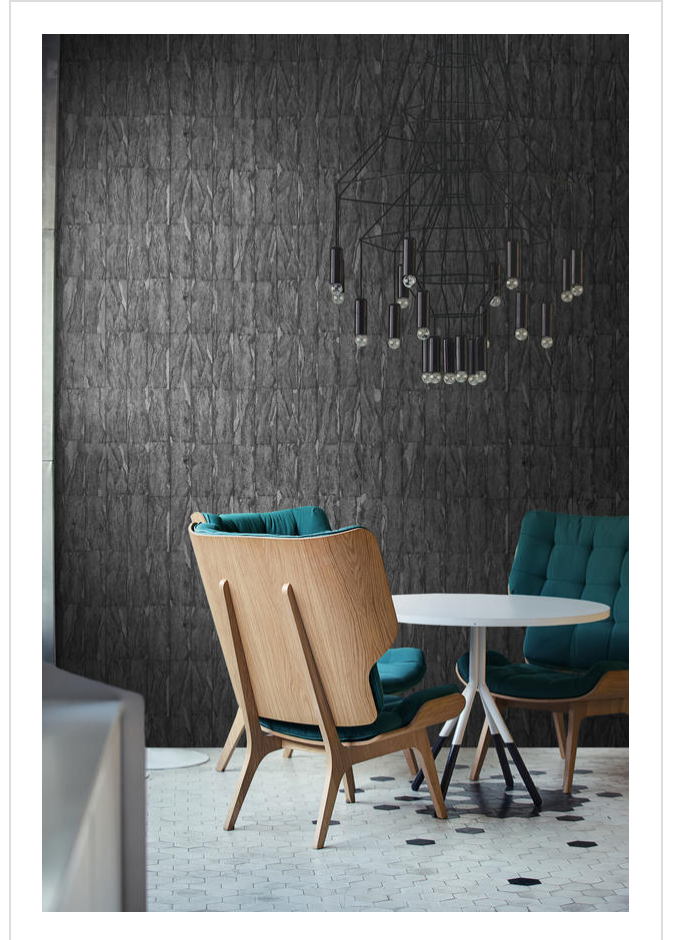

Neolithic

NEO47223

A blend of tree bark and stone in earthy colours

More colours in Neolithic (7)

Neolithic is in our **Orange** binder

✉ My library needs updating. Please contact me

Specification

[Fabric backed vinyl wallcovering ▶](#)

137cm wide

Sold by the Linear metre

[Euroclass C ▶](#)

Light reflectance (LRV) 32

📄 [Technical data downloads](#)

[neolithic-technical-data.pdf](#) 📄

If you like **Neolithic**, you might like...