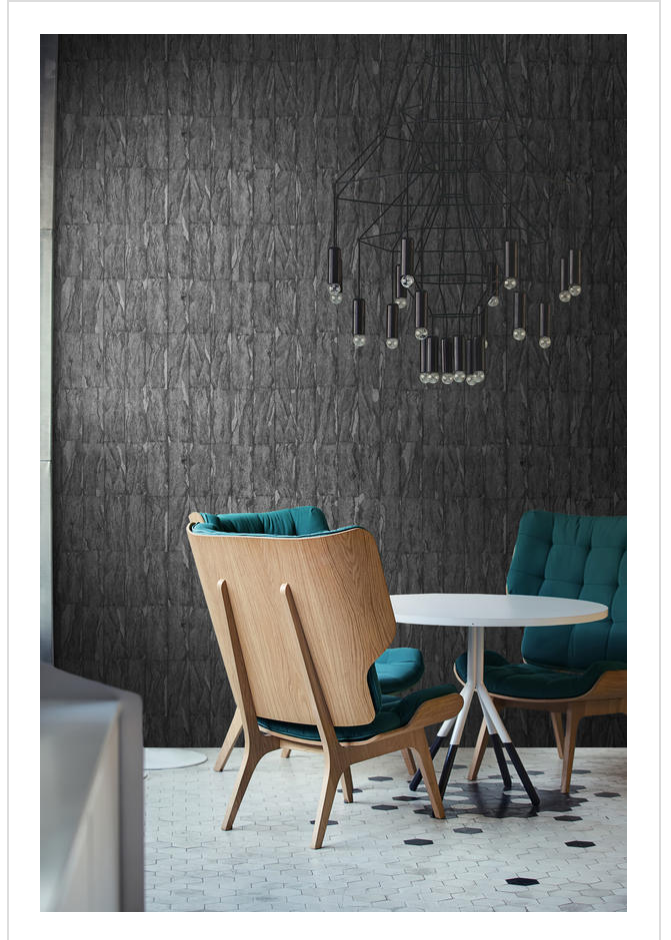

Neolithic

NEO47224

A blend of tree bark and stone in earthy colours

More colours in Neolithic (7)

Neolithic is in our **Orange** binder

✉ My library needs updating. Please contact me

Specification

[Fabric backed vinyl wallcovering ▶](#)

137cm wide

Sold by the Linear metre

[Euroclass C ▶](#)

Light reflectance (LRV) 18

📄 [Technical data downloads](#)

[neolithic-technical-data.pdf](#) 📄

If you like **Neolithic**, you might like...