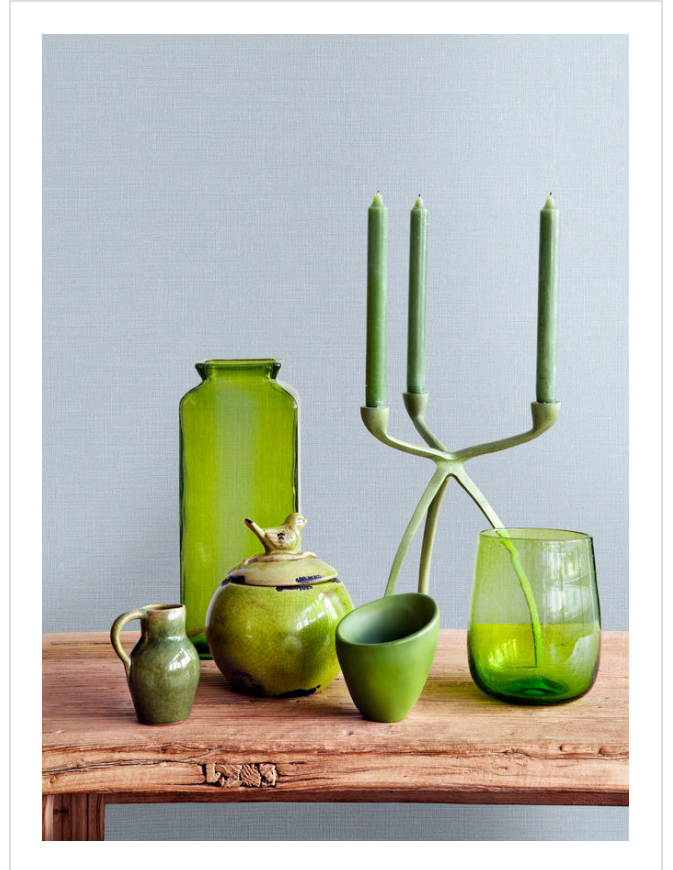

Panama Linen

PAN1318

Fresh and simple. A classic linen texture in matt colours

All colours in Panama Linen (12)

Panama Linen is in our **White** binder

✉ My library needs updating. Please contact me

Specification

[Fabric backed vinyl wallcovering ▶](#)

137cm wide

Sold by the Linear metre

[Euroclass B ▶](#)

Light reflectance (LRV) 56

↓ [Technical data downloads](#)

[panama-linen-technical-data.pdf ↻](#)

If you like **Panama Linen**, you might like...