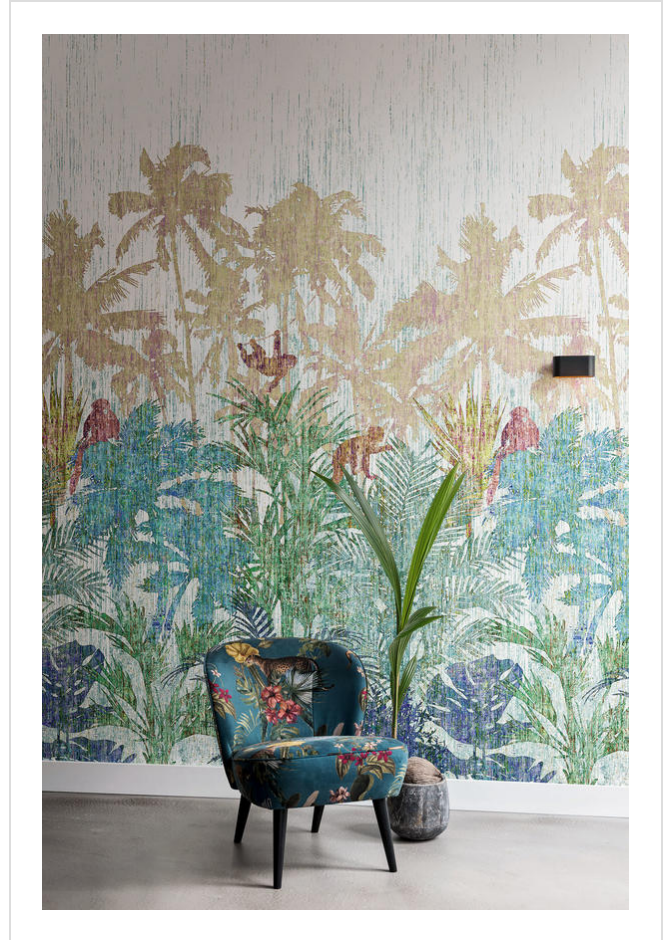

Panthera Collection

PAN200350 Jungle Mural 280x150 repeat

A tropical paradise complete with palms, birds, monkeys and leopard prints

More designs in Panthera Collection (51)

10 repeat

10 repeat

10 repeat

150 repeat

150 repeat

250 repeat

250 repeat

Panthera Collection is in our Range of coordinating designs binder

My library needs updating. Please contact me

Specification

[Fabric backed vinyl wallcovering ▶](#)

[53 - 68cm wide wallcovering ▶](#)