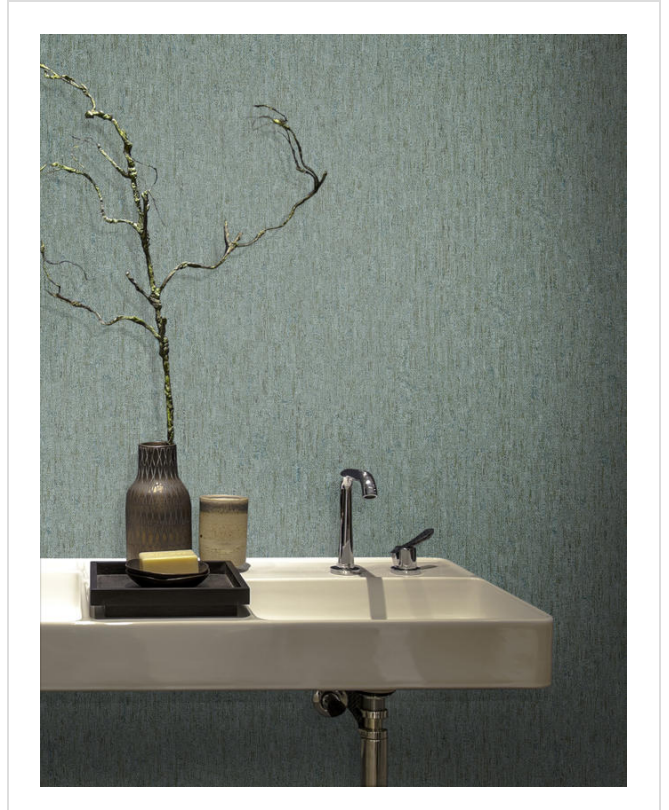

Panthera Collection

PAN220110

A tropical paradise complete with palms, birds, monkeys and leopard prints

More designs in Panthera Collection (51)

10 repeat

10 repeat

150 repeat

150 repeat

150 repeat

x250 repeat

250 repeat

Panthera Collection is in our Range of coordinating designs binder

✉ My library needs updating. Please contact me

Specification

[Fabric backed vinyl wallcovering ▶](#)

[53 - 68cm wide wallcovering ▶](#)