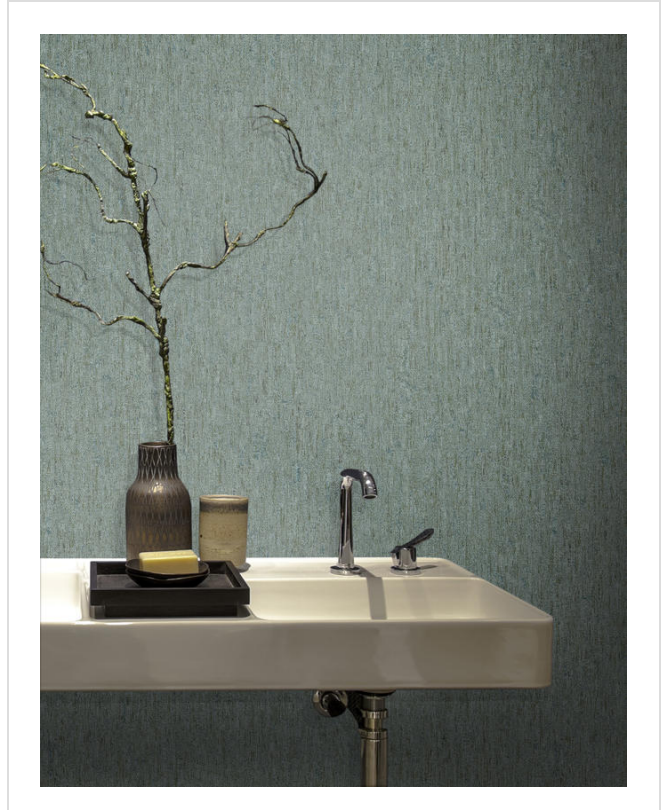

# Panthera Collection

PAN220112

A tropical paradise complete with palms, birds, monkeys and leopard prints

More designs in Panthera Collection (51)

10 repeat

10 repeat

10 repeat

150 repeat

150 repeat

150 repeat

x250 repeat

250 repeat

**Panthera Collection** is in our Range of coordinating designs binder

✉ My library needs updating. Please contact me

### Specification

[Fabric backed vinyl wallcovering ▶](#)

[53 - 68cm wide wallcovering ▶](#)

53cm wide

Sold by the Roll

[Euroclass B ▶](#)

↓ Technical data downloads

[panthera-collection-tech-data-info.pdf](#) 📄