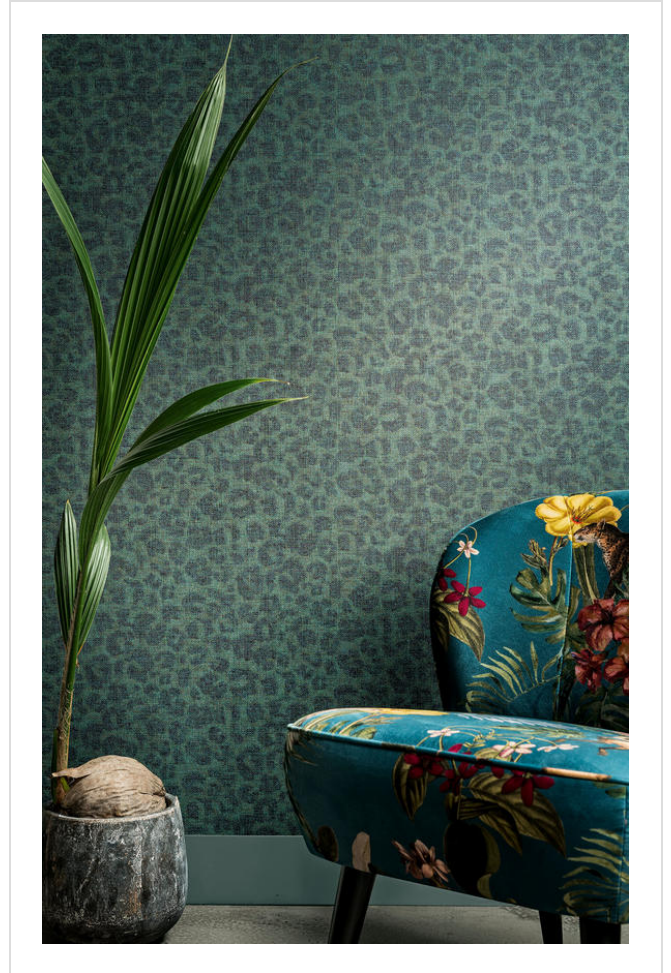

# Panthera Collection

PAN220141

A tropical paradise complete with palms, birds, monkeys and leopard prints

More designs in Panthera Collection (51)

10 repeat

10 repeat

10 repeat

150 repeat

150 repeat

150 repeat

<250 repeat

<250 repeat

**Panthera Collection** is in our Range of coordinating designs binder

My library needs updating. Please contact me

### Specification

[Fabric backed vinyl wallcovering ▶](#)

[53 - 68cm wide wallcovering ▶](#)

53cm wide

Sold by the Roll

[Euroclass B ▶](#)

 [Technical data downloads](#)

[panthera-collection-tech-data-info.pdf](#) 