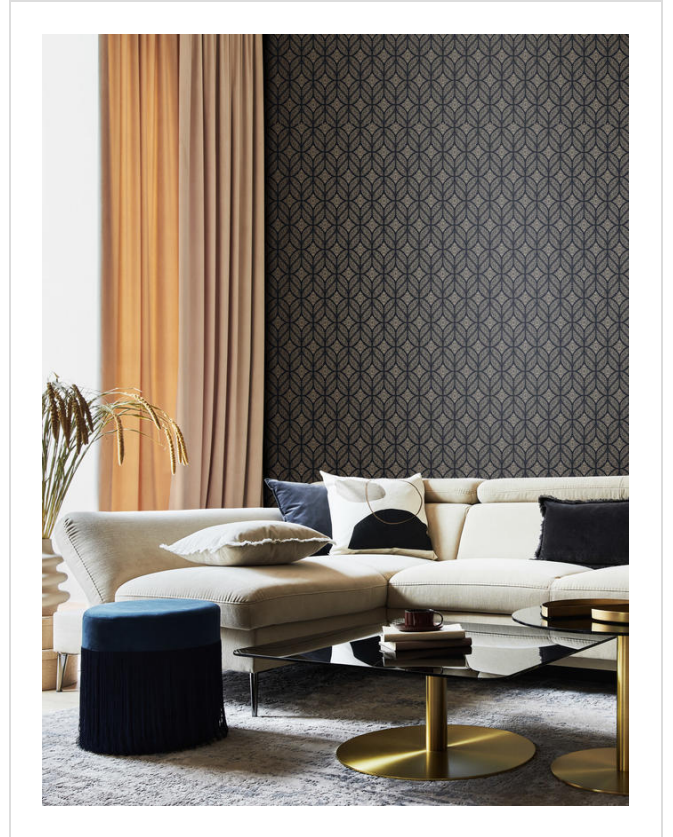

# Paradox

PAR 01

Tribal inspired trellis print. Selected colours feature metallic highlights too.

All colours in Paradox (12)

**Paradox** is in our Internet Exclusive binder

✉ My library needs updating. Please contact me

### Specification

[Fabric backed vinyl wallcovering ▶](#)

137cm wide

Sold by the Linear metre

[Euroclass B ▶](#)

Light reflectance (LRV) 68

↓ Technical data downloads

[paradox-technical-data.pdf](#) 📄