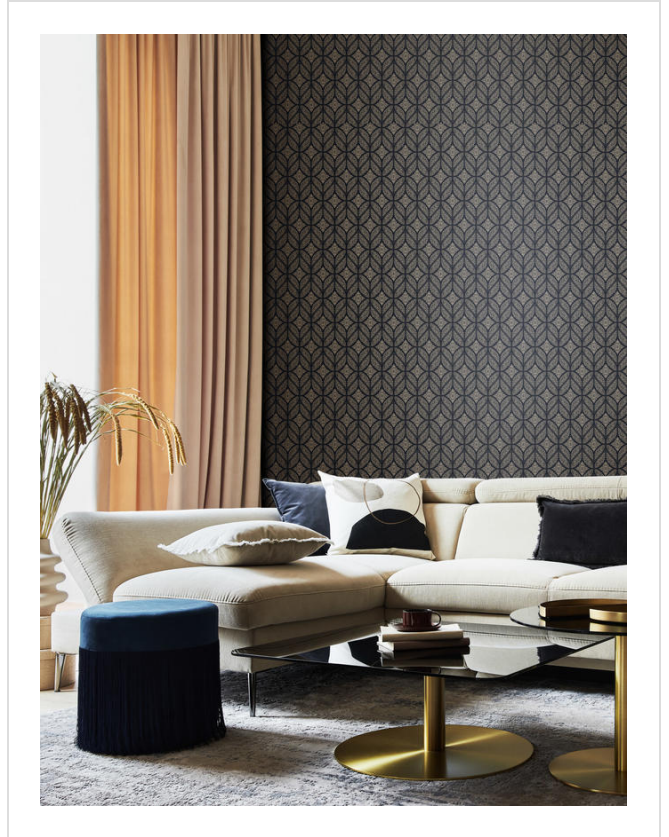

Paradox

PAR 03

Tribal inspired trellis print. Selected colours feature metallic highlights too.

All colours in Paradox (12)

Paradox is in our Internet Exclusive binder

✉ My library needs updating. Please contact me

Specification

[Fabric backed vinyl wallcovering ▶](#)

137cm wide

Sold by the Linear metre

[Euroclass B ▶](#)

Light reflectance (LRV) 14

↓ Technical data downloads

[paradox-technical-data.pdf](#) 📄