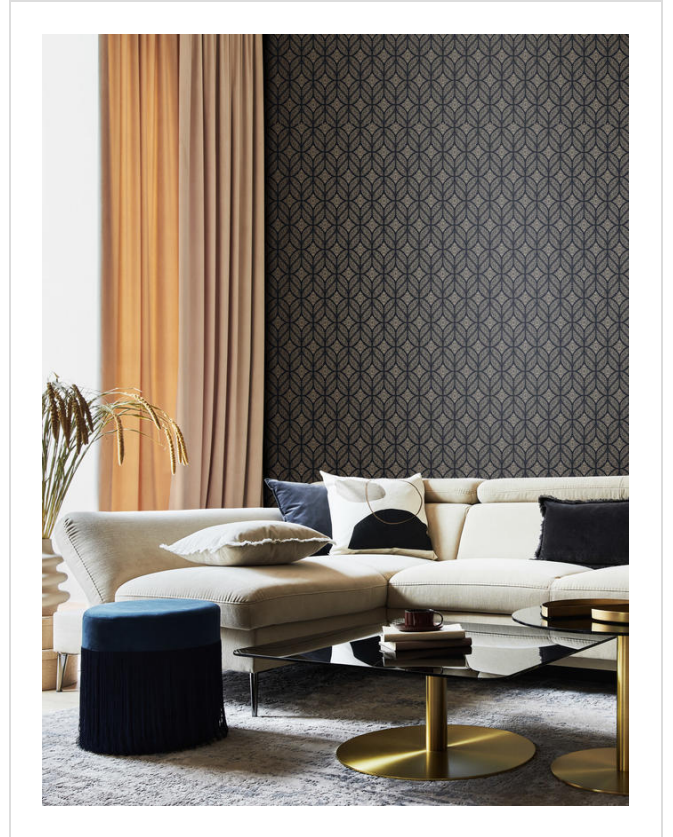

Paradox

PAR 05

Tribal inspired trellis print. Selected colours feature metallic highlights too.

All colours in Paradox (12)

Paradox is in our Internet Exclusive binder

✉ My library needs updating. Please contact me

Specification

[Fabric backed vinyl wallcovering ▶](#)

137cm wide

Sold by the Linear metre

[Euroclass B ▶](#)

Light reflectance (LRV) 62

↓ Technical data downloads

[paradox-technical-data.pdf](#) 📄