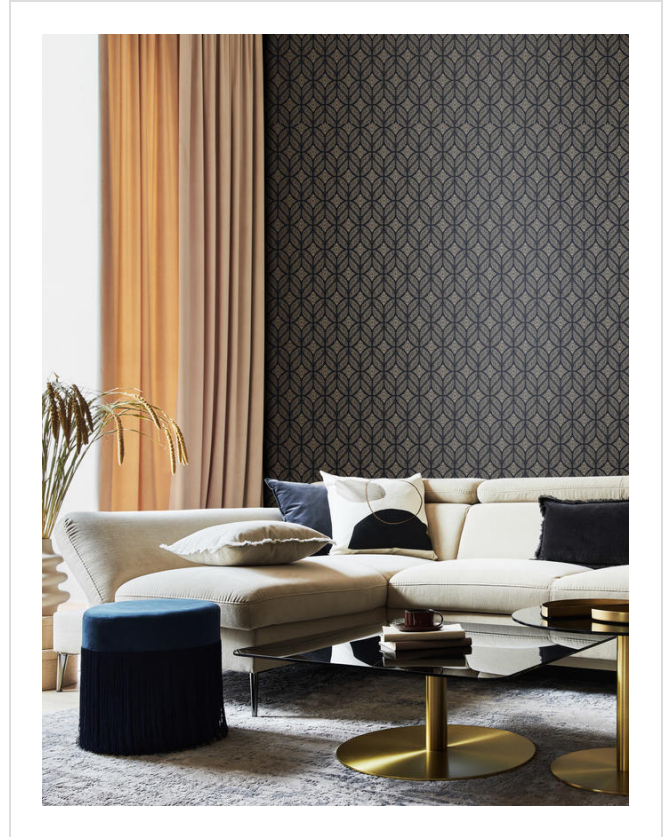

Paradox

PAR 06

Tribal inspired trellis print. Selected colours feature metallic highlights too.

All colours in Paradox (12)

Paradox is in our Internet Exclusive binder

✉ My library needs updating. Please contact me

Specification

[Fabric backed vinyl wallcovering ▶](#)

137cm wide

Sold by the Linear metre

[Euroclass B ▶](#)

Light reflectance (LRV) 60

↓ Technical data downloads

[paradox-technical-data.pdf](#) 📄