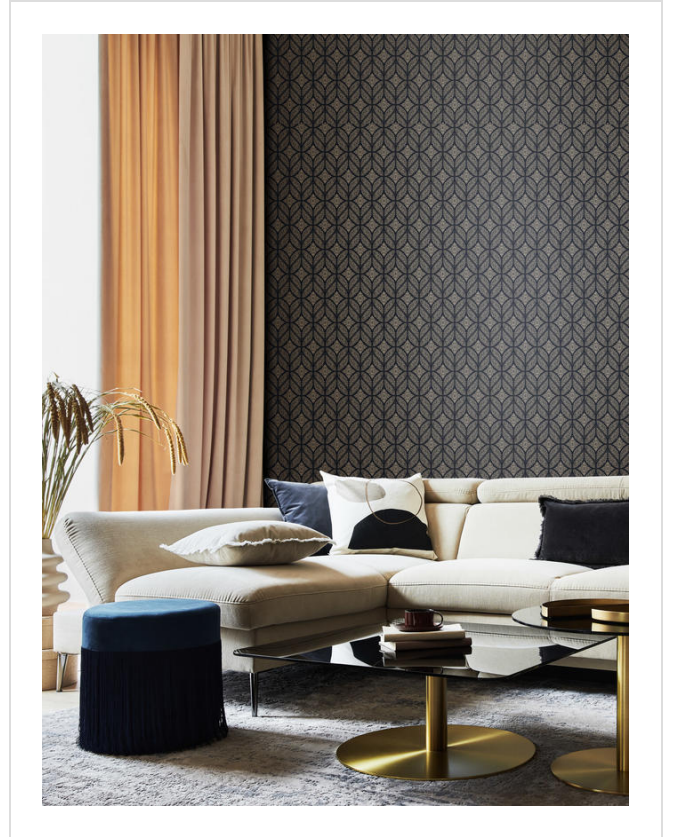

Paradox

PAR 09

Tribal inspired trellis print. Selected colours feature metallic highlights too.

All colours in Paradox (12)

Paradox is in our Internet Exclusive binder

✉ My library needs updating. Please contact me

Specification

[Fabric backed vinyl wallcovering ▶](#)

137cm wide

Sold by the Linear metre

[Euroclass B ▶](#)

Light reflectance (LRV) 56

↓ Technical data downloads

[paradox-technical-data.pdf](#) 📄