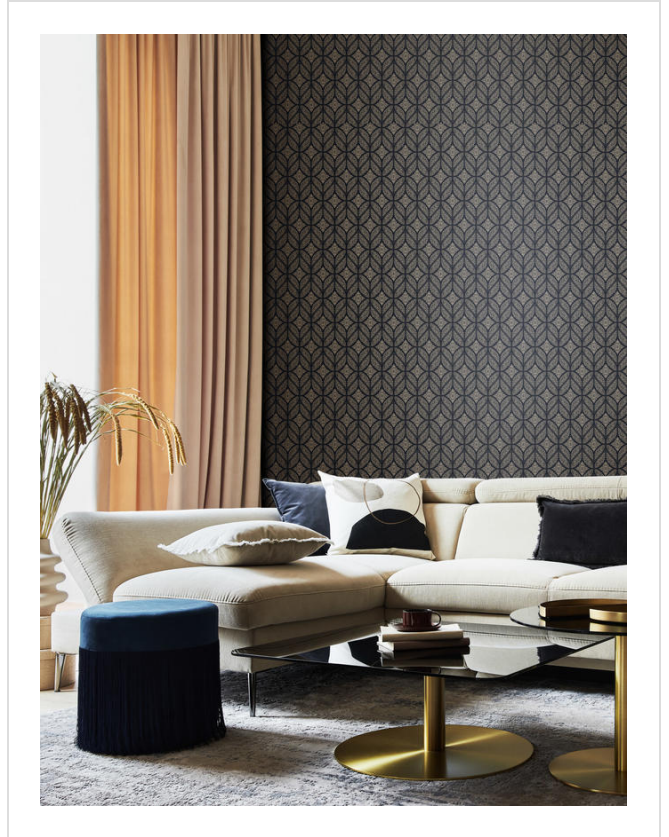

Paradox

PAR 13

Tribal inspired trellis print. Selected colours feature metallic highlights too.

All colours in Paradox (12)

Paradox is in our Internet Exclusive binder

✉ My library needs updating. Please contact me

Specification

[Fabric backed vinyl wallcovering ▶](#)

137cm wide

Sold by the Linear metre

[Euroclass B ▶](#)

Light reflectance (LRV) 9

↓ Technical data downloads

[paradox-technical-data.pdf](#) 📄